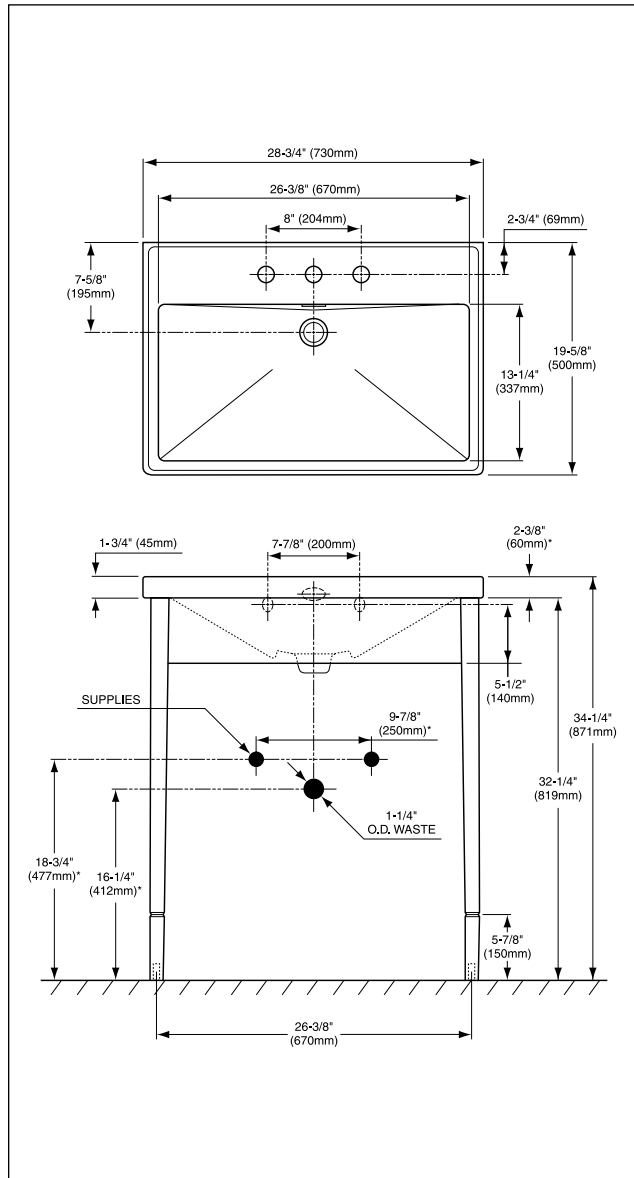

LF930WCP Lloyd™ Wood Console Lavatory

■ DESIGN

Understated elegance combined with pure forms and geometric influences, the Lloyd™ Design Suite is as fresh as it is distinctive. The Lloyd™ suite subtly balances meditative and modern elements for a versatility of design. Durable fired clay china offers years of quality use.

■ SPECIFICATIONS

Waste: 1-1/4" O.D.
Console: 27-1/2"L x 19-1/16"W
Lavatory: 28-3/4"L x 19-5/8"W
Basin: 26-3/8"L x 13-1/4"W
Warranty: One Year Limited Warranty
Material: Console: Wood
Lavatory: Fired clay china

Shipping Weight: **LT930 / LT930.4 / LT930.8**
51.5 lbs.
F930WCP
18.5 lbs.

Shipping Dimensions: **LT930 / LT930.4 / LT930.8**
32-1/2"L x 24"W
x 12"H
PT930
30-1/2"L x 12"W
x 7-1/2"H

Fixture dimensions and hydraulic performance meet or exceed ANSI/ASME standard A112.19.2M and CAN/CSA B 45 requirements.

Listing / Approvals: IAPMO/UPC, CSA, City of Los Angeles, State of Massachusetts, and others.

These dimensions and specifications are subject to change without notice.

LF930.8WCP Lloyd™ Wood Console Lavatory

TOTO®

TOTO U.S.A., INC. • 1155 Southern Road, Morrow, GA 30260
Tel. (888) 295-8134 • Fax. (770) 282-8701 • www.totousa.com

Printed in U.S.A. © TOTO LTD. 05/05

Printed on recycled paper

REV 05/05