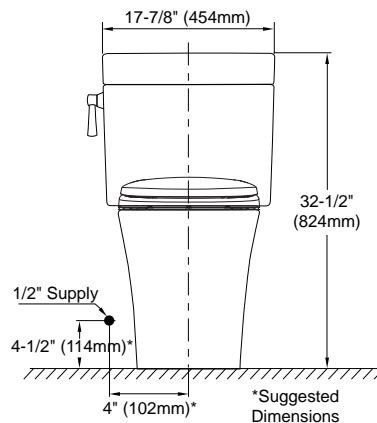

CST794EF#01-SH

Waza® Miyabi™ Bamboo & Plum Close Coupled Toilet, 1.28GPF/4.8LPF

SPECIFICATIONS

1. Water Use 1.28 GPF/4.8LPF
   - Flush System E-Max®
   - Min. Water Pressure 8 psi (static)
   - Water Surface 10-1/4" x 8-1/4"
   - Trap Diameter 2-1/16"
   - Rough-in 12"
   - Trap Seal 2-1/4"
   - Warranty One Year Limited Warranty
   - Material Vitreous china
   - Shipping Weight CT794EF#01-SH - 62lbs
     ST794E#01-SH - 36.5lbs
   - Shipping Dimensions CT794EF#01-SH
     29-3/4" L x 16-1/2" W
     x 24-3/4" H
2. ST794E#01-SH
   20-3/8" L x 8-3/8" W
   x 19-5/8" H

INSTALLATION NOTES

Back-to-Back Toilet Installations:
TOTO recommends the use of a nationally listed, double sanitary tee-wye only, in vertical waste stacks, in accordance with the stipulations noted in the majority of nationally recognized plumbing codes.

TOTO®

These dimensions and specifications are subject to change without notice