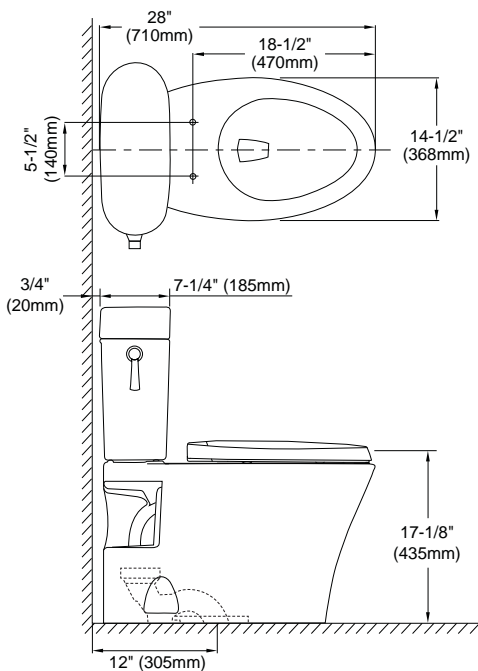

PRODUCT SPECIFICATION

The two-piece low consumption E-Max flushing system toilet shall be 1.28GPF/4.8LPF. Toilet shall have high-profile tank, elongated front bowl and polished brass trip lever. Toilet shall be TOTO Model CST794EF#01-SH.

CST794EF#01-SH

Waza® Miyabi™ Bamboo & Plum Close Coupled Toilet, 1.28GPF/4.8LPF

SPECIFICATIONS

- Water Use 1.28 GPF/4.8LPF
 - Flush System E-Max®
 - Min. Water Pressure 8 psi (static)
 - Water Surface 10-1/4" x 8-1/4"
 - Trap Diameter 2-1/16"
 - Rough-in 12"
 - Trap Seal 2-1/4"
 - Warranty One Year Limited Warranty
 - Material Vitreous china
 - Shipping Weight CT794EF#01-SH - 62lbs
ST794E#01-SH - 36.5lbs
 - Shipping Dimensions CT794EF#01-SH
29-3/4" L x 16-1/2" W
x 24-3/4" H
- ST794E#01-SH
20-3/8" L x 8-3/8" W
x 19-5/8" H

TOTO®

These dimensions and specifications are subject to change without notice