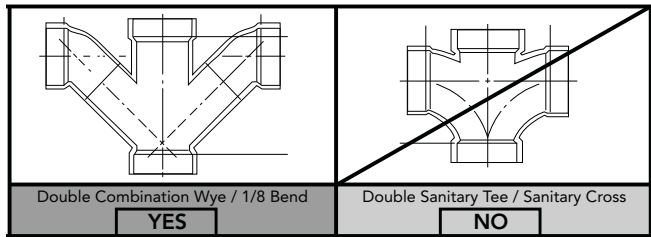

PRODUCT SPECIFICATION

The two-piece low consumption E-Max flushing system toilet shall be 1.28GPF/4.8LPF. Toilet shall have high-profile tank, elongated front bowl and polished brass trip lever. Toilet shall be TOTO Model CST794EF#01-SH.

CST794EF#01-SH

Waza® Miyabi™ Bamboo & Plum Close Coupled Toilet, 1.28GPF/4.8LPF

SPECIFICATIONS

- Water Use 1.28 GPF/4.8LPF
 - Flush System E-Max®
 - Min. Water Pressure 8 psi (static)
 - Water Surface 10-1/4" x 8-1/4"
 - Trap Diameter 2-1/16"
 - Rough-in 12"
 - Trap Seal 2-1/4"
 - Warranty One Year Limited Warranty
 - Material Vitreous china
 - Shipping Weight CT794EF#01-SH - 62lbs
ST794E#01-SH - 36.5lbs
 - Shipping Dimensions CT794EF#01-SH
29-3/4" L x 16-1/2" W
x 24-3/4" H
- ST794E#01-SH
20-3/8" L x 8-3/8" W
x 19-5/8" H

INSTALLATION NOTES

Back-to-Back Toilet Installations:
TOTO recommends the use of a nationally listed, double sanitary tee-wye only, in vertical waste stacks, in accordance with the stipulations noted in the majority of nationally recognized plumbing codes.