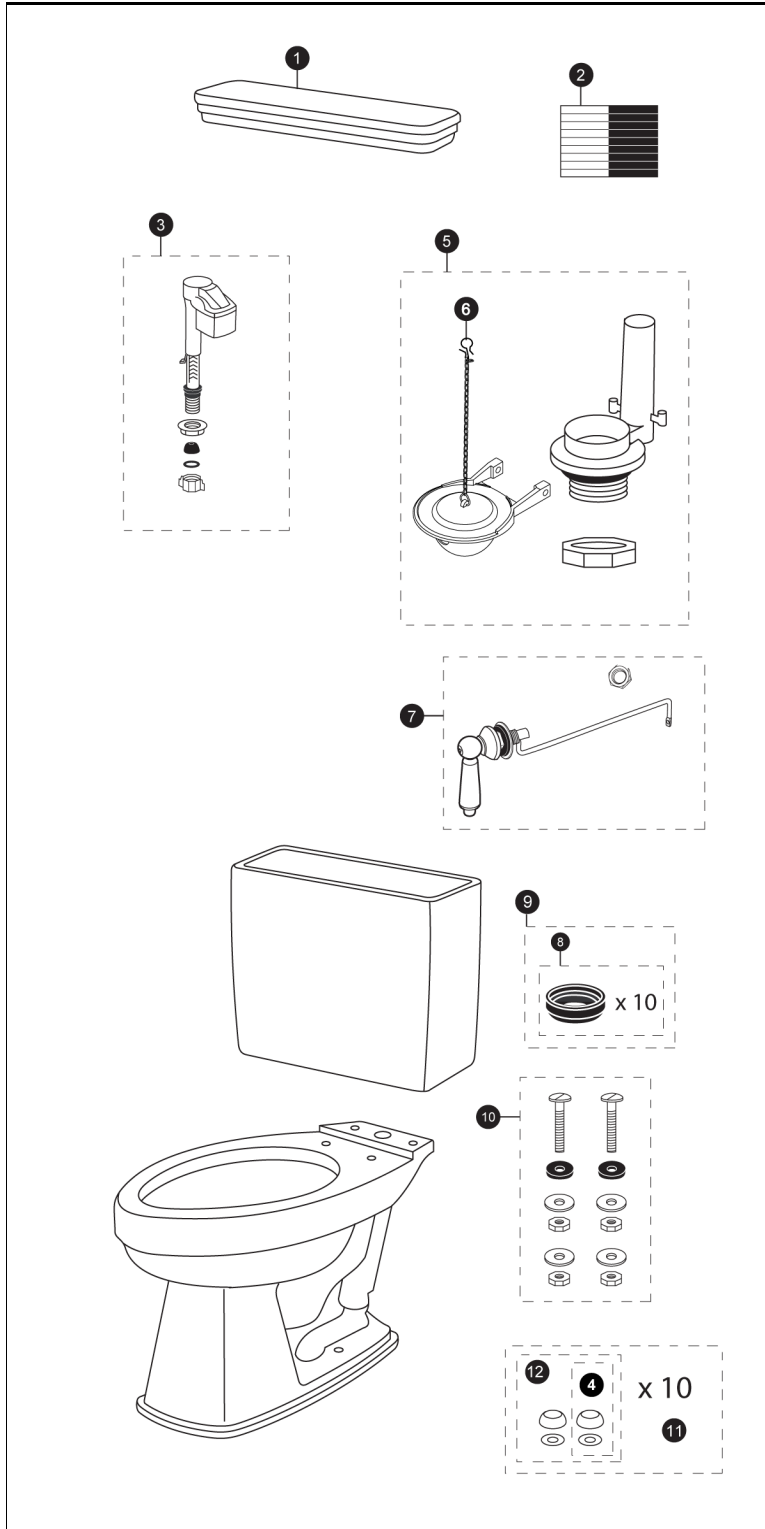

CST424EF(G)  
ST424E  
C424EF(G)

## Promenade® 1.28 Gpf Toilet, Elongated, E-Max®, 12" Rough-In, (including Sanagloss®)

Items	Parts	Description	
1	TCU424CRE#01	Tank Lid w/ Velcro Tape - Cotton	
	TCU424CRE#03	Tank Lid w/ Velcro Tape - Bone	
	TCU424CRE#11	Tank Lid w/ Velcro Tape - Colonial White	
	TCU424CRE#12	Tank Lid w/ Velcro Tape - Sedona Beige	
	TCU424CRE#51	Tank Lid w/ Velcro Tape - Ebony	
2	THU107	Velcro Tape	
3	TSU99A.X	Fill Valve	
4	THU044#01	Bolt Cap - Cotton	
	THU044#03	Bolt Cap - Bone	
	THU044#11	Bolt Cap - Colonial White	
	THU044#12	Bolt Cap - Sedona Beige	
	THU044#51	Bolt Cap - Ebony	
5	THU252P-5	Flush Valve	
6	THU331S	Flapper w/ Chain	
7	THU141(N)#CP	Trip Lever - Cotton	
	THU141#SB	Trip Lever - Satin Brass	
	THU141#BN	Trip Lever - Brushed Nickel	
	THU141#PN	Trip Lever - Polished Nickel	
	THU141#RB	Trip Lever - Oil Rubbed Bronze	
	THU141#01	Trip Lever - Cotton	
	THU141#03	Trip Lever - Bone	
	THU141#11	Trip Lever - Colonial White	
	THU141#12	Trip Lever - Sedona Beige	
	THU141#51	Trip Lever - Ebony	
	8	THU131	Tank to Bowl Gaskets (10 pieces)
	9	9BU024E	Tank to Bow Gasket (1 piece)
10	TSU01D	Tank Mounting Kit	
11	THU098#01	Bolt Cap Sets - Cotton (20 pieces)	
	THU098#03	Bolt Cap Sets - Bone (20 pieces)	
	THU098#11	Bolt Cap Sets - Colonial White (20 pieces)	
	THU098#12	Bolt Cap Sets - Sedona Beige (20 pieces)	
	THU098#51	Bolt Cap Sets - Ebony (20 pieces)	
12	THU044S#01	Bolt Cap Set - Cotton (2 pieces)	
	THU044S#03	Bolt Cap Set - Bone (2 pieces)	
	THU044S#11	Bolt Cap Set - Colonial White (2 pieces)	
	THU044S#12	Bolt Cap Set - Sedona Beige (2 pieces)	
	THU044S#51	Bolt Cap Set - Ebony (2 pieces)	

**Note:**

THU141(N) has left hand threads.

### Product Number Explanations

**Two-Piece Toilet**

(CST) Gravity Type Toilet  
(424) Model  
(E) E-Max®  
(F) Universal Height  
(G) SanaGloss®

**Tank**

(ST) Tank  
(424) Model  
(E) E-Max®

**Bowl**

(C) Bowl  
(424) Model  
(E) E-Max®  
(F) Universal Height  
(G) SanaGloss®