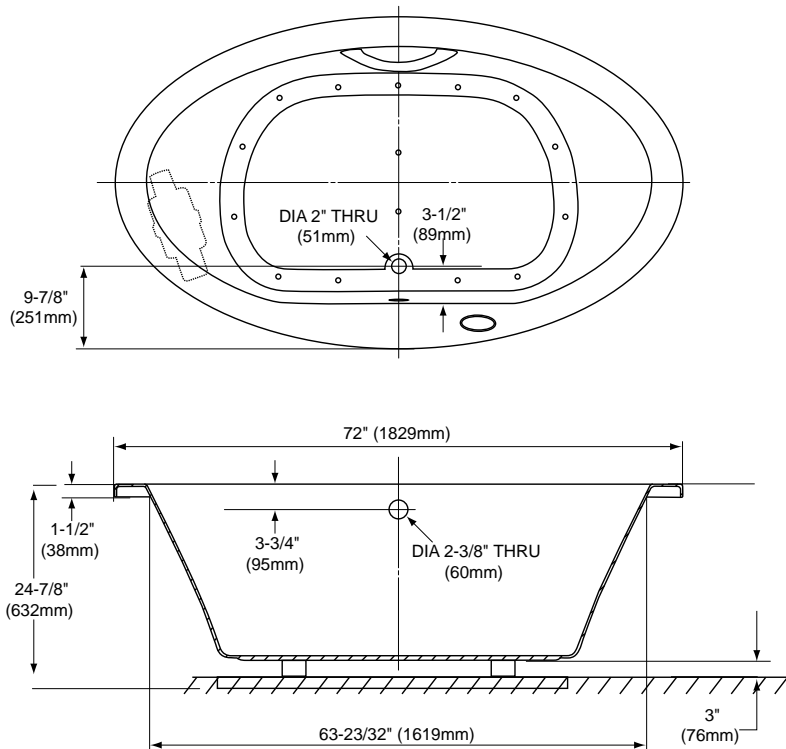

ABA904

Pacifica® 6' Air Bath™

SPECIFICATIONS

- Size 72" L x 42" W
- Depth 21"
- Warranty 1 Year Limited Warranty on acrylic tub
1 Year Limited Warranty on components and parts
- Material Cast Acrylic
- Electrical Requirements 15 AMP; 120V w/ GFCI
- Shipping Weight 150 lbs.
- Shipping Dimensions 74" L x 44" W x 27" H
- Gallons 100 to overflow

INSTALLATION NOTES

Floor support under bath must provide a minimum of 75 lbs/square foot (366 kg/square meter) loading.

TOTO®

These dimensions and specifications are subject to change without notice