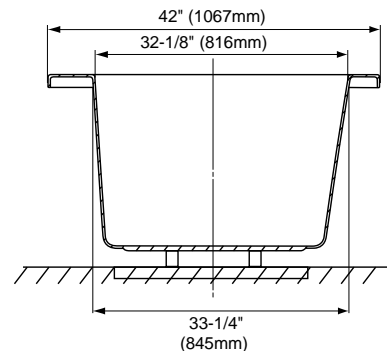

ABA904

Pacifica® 6' Air Bath™

SPECIFICATIONS

- Size 72" L x 42" W
- Depth 21"
- Warranty 1 Year Limited Warranty on acrylic tub
1 Year Limited Warranty on components and parts
- Material Cast Acrylic
- Electrical Requirements 15 AMP; 120V w/ GFCI
- Shipping Weight 150 lbs.
- Shipping Dimensions 74" L x 44" W x 27" H
- Gallons 100 to overflow

INSTALLATION NOTES

Floor support under bath must provide a minimum of 75 lbs/square foot (366 kg/square meter) loading.

TOTO®

These dimensions and specifications are subject to change without notice