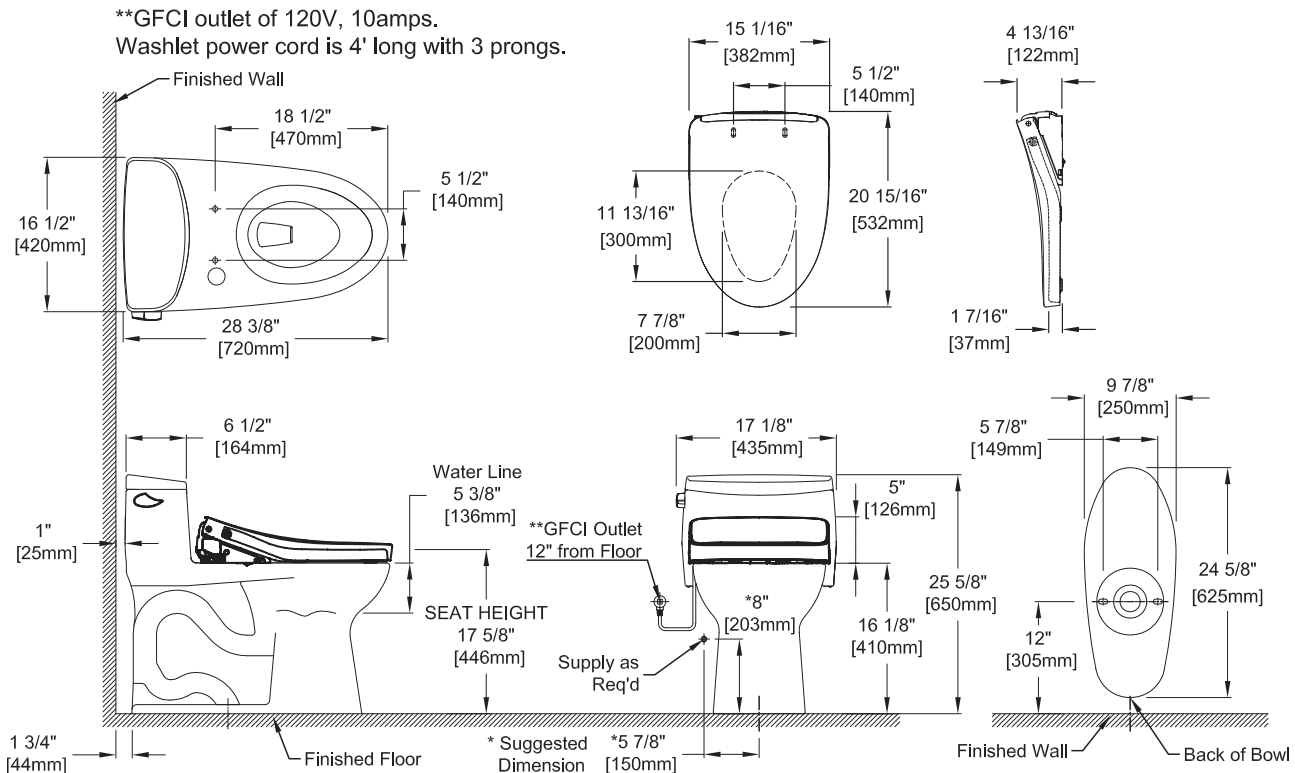

Supreme® II WASHLET+ S500e One-Piece Toilet, 1.28 GPF

FEATURES

- Concealed supply connection for seamless installation
- TORNADO FLUSH® system, high-efficiency (1.28 GPF/4.8 LPF)
- CEFIONTECT® ceramic glaze prevents debris and mold from sticking to ceramic surfaces
- UNIVERSAL HEIGHT
- 12" Rough-in
- Chrome plated trip lever
- Elongated front bowl and WASHLET+ S500e and tank set
- EWATER+® auto-cleans wand and bowl
- On-demand remote function cleans wand with EWATER+
- PREMIST® of bowl before each use
- Remote control operated

MW6343046CEFG

Supreme® II WASHLET®+ S500e One-Piece Toilet - 1.28 GPF

SPECIFICATIONS

Water Use	1.28 GPF (4.8 LPF)
Flush System	TORNADO FLUSH®
Min. Water Pressure	8 psi (Static)
Water Surface	6-5/8" x 9-1/8"
Trap Diameter	2-1/8"
Rough-in	12"
Trap Seal	2-1/4"
Warranty	One Year Limited Warranty
Material	Vitreous China
Shipping Weight	99 lbs
Shipping Dimensions	32" L x 20" W x 17-3/4" H ¹ x 28-3/4" H ²

See SW3046AT40 Specification Sheet for details on included WASHLET.

INSTALLATION NOTES

Back-to-Back Toilet Installations:

TOTO recommends the use of a nationally listed, double sanitary tee-wye only, in vertical waste stacks, in accordance with the stipulations noted in the majority of nationally recognized plumbing codes.

To maintain adequate wall gap between the back of the tank and wall, mount the floor flange at a nominal 12" rough-in distance.

DIMENSIONS

TOTO®

These dimensions and specifications are subject to change without notice