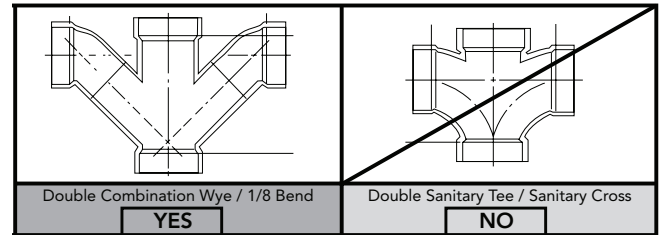

Supreme® II WASHLET+ S500e One-Piece Toilet, 1.28 GPF

FEATURES

- Concealed supply connection for seamless installation
- TORNADO FLUSH® system, high-efficiency (1.28 GPF/4.8 LPF)
- CEFIONTECT® ceramic glaze prevents debris and mold from sticking to ceramic surfaces
- UNIVERSAL HEIGHT
- 12" Rough-in
- Chrome plated trip lever
- Elongated front bowl and WASHLET+ S500e and tank set
- EWATER+® auto-cleans wand and bowl
- On-demand remote function cleans wand with EWATER+
- PREMIST® of bowl before each use
- Remote control operated

COLORS/FINISHES

- #01 Cotton

-  TORNADO FLUSH
-  UNIVERSAL HEIGHT
-  CEFIONTECT
-  EWATER+

PRODUCT SPECIFICATION

The one-piece high-efficiency TORNADO FLUSH system toilet shall be 1.28 GPF/4.8 LPF. Toilet shall have optional CEFIONTECT ceramic glaze and be at Universal Height. Toilet shall have elongated front bowl with SoftClose seat and Polished Chrome trip lever. Toilet shall be TOTO Model MW6343046CEFG__#01.

MW6343046CEFG

Supreme® II WASHLET®+ S500e One-Piece Toilet - 1.28 GPF

SPECIFICATIONS

Water Use	1.28 GPF (4.8 LPF)
Flush System	TORNADO FLUSH®
Min. Water Pressure	8 psi (Static)
Water Surface	6-5/8" x 9-1/8"
Trap Diameter	2-1/8"
Rough-in	12"
Trap Seal	2-1/4"
Warranty	One Year Limited Warranty
Material	Vitreous China
Shipping Weight	99 lbs
Shipping Dimensions	32" L x 20" W x 17-3/4" H ¹ x 28-3/4" H ²

See SW3046AT40 Specification Sheet for details on included WASHLET.

INSTALLATION NOTES

Back-to-Back Toilet Installations:

TOTO recommends the use of a nationally listed, double sanitary tee-wye only, in vertical waste stacks, in accordance with the stipulations noted in the majority of nationally recognized plumbing codes.