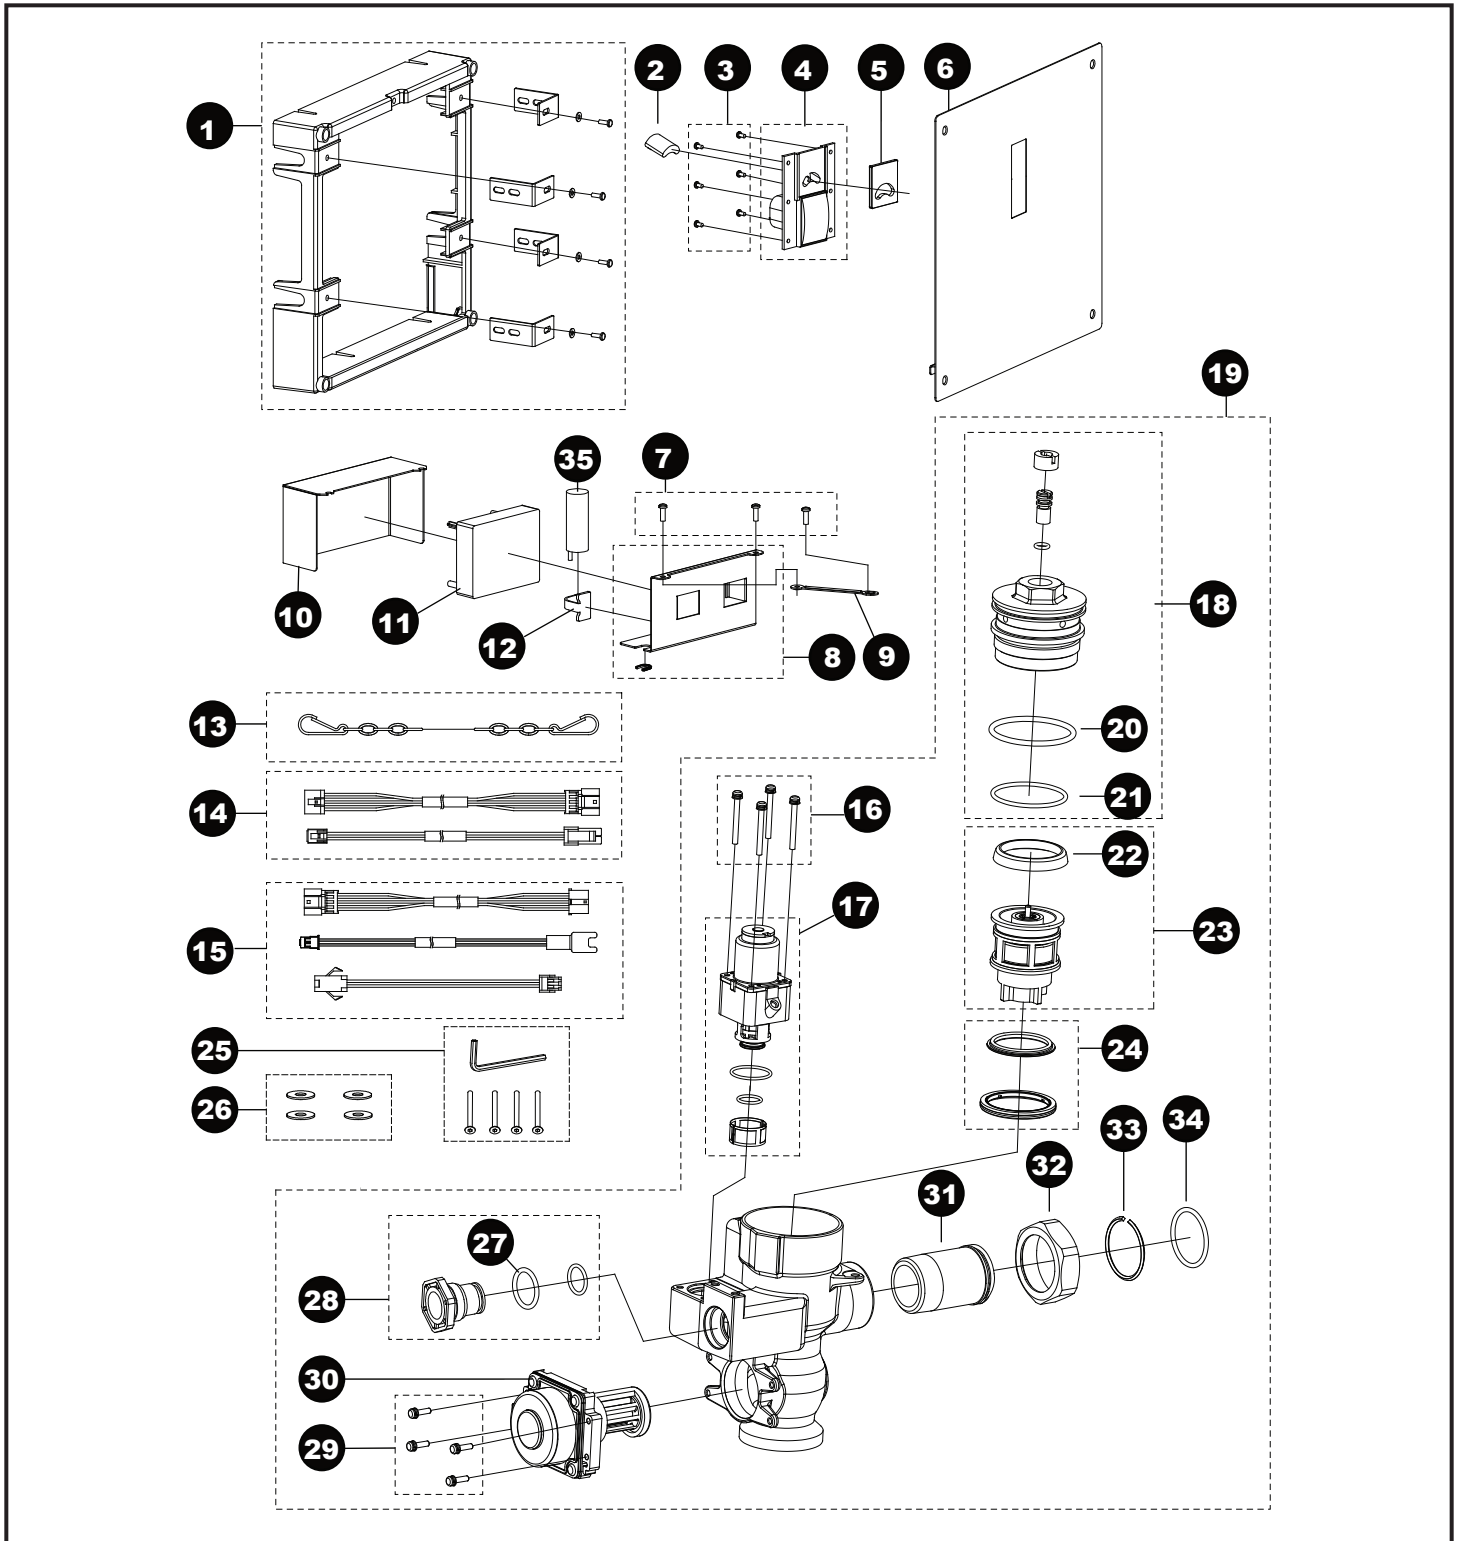

**EcoPower® Flush Valve,
Urinal, Concealed Large, 0.5 Gpf**

TEU2LA#SS
TEU2LA11#SS
TEU2LA12#SS
TEU2LA21#SS

**EcoPower® Flush Valve,
Urinal, Concealed Large, 0.5 Gpf**TEU2LA#SS
TEU2LA11#SS
TEU2LA12#SS
TEU2LA21#SS

Item	Part	Description
1	TH559EDV341	Frame assembly, large cover
2	THP3187	Sensor
3	THP3215	Screw, sensor bracket, concealed (6/bag)
4	THP3214	Bracket, sensor, w/ push button
5	THP3213	Glass, sensor window, concealed
6	THP3211	Cover plate, large
7	THP3204	Screws, valve body, cover (5/bag)
8	THP3217	Housing, controller, concealed
9	THP3218	Mount stay, controller box
10	THP3216	Cover, box, controller, concealed
11	THP3198	Controller unit, A
12	TH559EDV517	Clamp set (10/bag)
13	TH559EDV345	Chain, cover plate
14	THP3221	Harness, concealed (2 type/bag)
15	THP3209	Extension harness (3 type/bag)
16	THP3192	Screw, solenoid valve, (4/bag)
17	THP3190	Solenoid valve assembly
18	THP3188	Valve cap assembly
19	THP3228	Valve assy, concealed, urinal
20	THP3189	O-ring, piston cap, top, large (10/bag)
21	TH305SV112	O-ring, valve cap botm (10/bag)
22	TH305SV103	U-packing, piston (10/bag)
23	TH559EDV104R	Piston assembly
24	TH321	Seat packing set
25	THP3233	Screw w/wrench set
26	THP3219	Washer, plastic (4/bag)
27	THP3013	O-ring, cap (10/bag)
28	THP3220	Plug
29	TH559EDV505	Screw, EcoPower generator (4/bag)
30	THP3234	EcoPower generator, urinal
31	TH305SV114	Tailpiece
32	TH305SV113	Nut, tailpiece/angle stop
33	TH305SV105	Locking ring set, tailpiece (10/bag)
34	TH305SV106	O-ring, tailpiece/angle stop
35	THP3053	Back-up battery

Vacuum Breaker Sets

VB13RB-11 Back Spud, 3/4" Outlet, Concealed
 VB9RB-12 Top Spud, 3/4" Outlet, Concealed
 VB13RB-21 Back Spud, 1-1/4" Outlet, Concealed

Note: for additional information, refer to the individual vacuum breaker parts sheets.