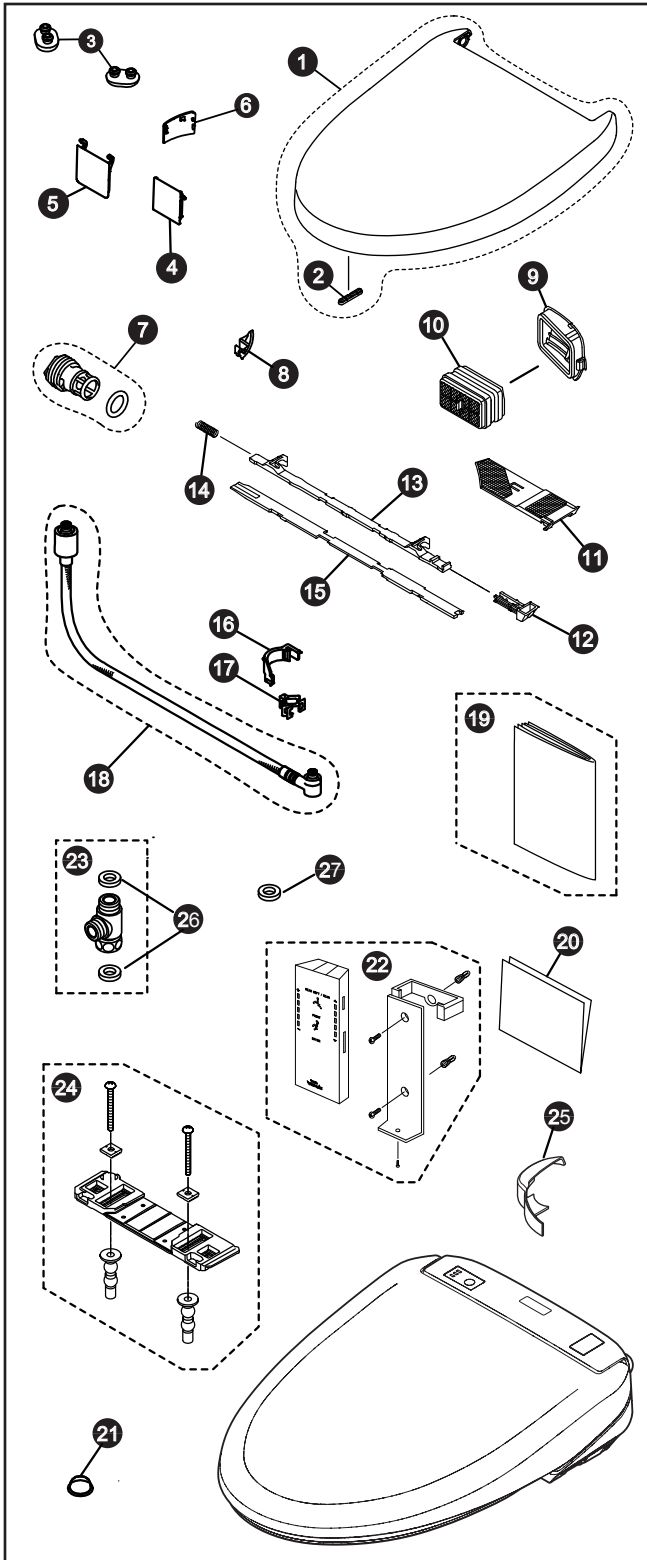

SW574T20/SW584T20

SW574T20 - S300e Washlet+
SW584T20 - S350e Washlet+

Washlet® S300e/S350e - Washlet+

Item	Part	Description
1	THU9414#01	S300e Lid (Elongated) - Cotton White
	THU9412#01	S350e Lid (Elongated) - Cotton White
2	THU9416	Lid Bumper
3	THU9419	Seat Bumper (2)
4	THU9432#01	Dryer Door - Cotton White
5	THU9433#01	Wand Door - Cotton White
6	THU9423#01	Water Drain Cover - Cotton White
7	THU9445	Water Filter Drain Valve
8	THU9471	Cover
9	THU9474	Deodorizer Louver
10	THU9476	Deodorizer Catalyst
11	THU9477	Deodorizer Air Filter
12	THU9478	Lever Switch
13	THU9479	Lever Assembly
14	THU9480	Lever Spring
15	THU9481	Lever Cover
16	THU9862	Water Supply Connection Cover
17	THU9484	Water Supply Connection Clip
18	THU9860	Water Supply Hose
19	THU9486	Instruction Manual Packet
20	THU9866	Installation Manual
21	THU9488	Top Lid Cushion
22	THU9489	S350e Remote Control
	THU9490	S300e Remote Control
23	THU9339	Junction Valve
24	THU9865	Baseplate Assembly
25	THU9863	Hole Cover
26	THU9340	Junction Valve Fiber Washers
27	9BU9155	Rubber Washer for Junction Valve

Product Number Explanations

Toilet & Seat Combo

(SW) Washlet®
(574) S300e Elongated
(584) S350e Elongated
(T20) Washlet+

Colors

(#01) Cotton White