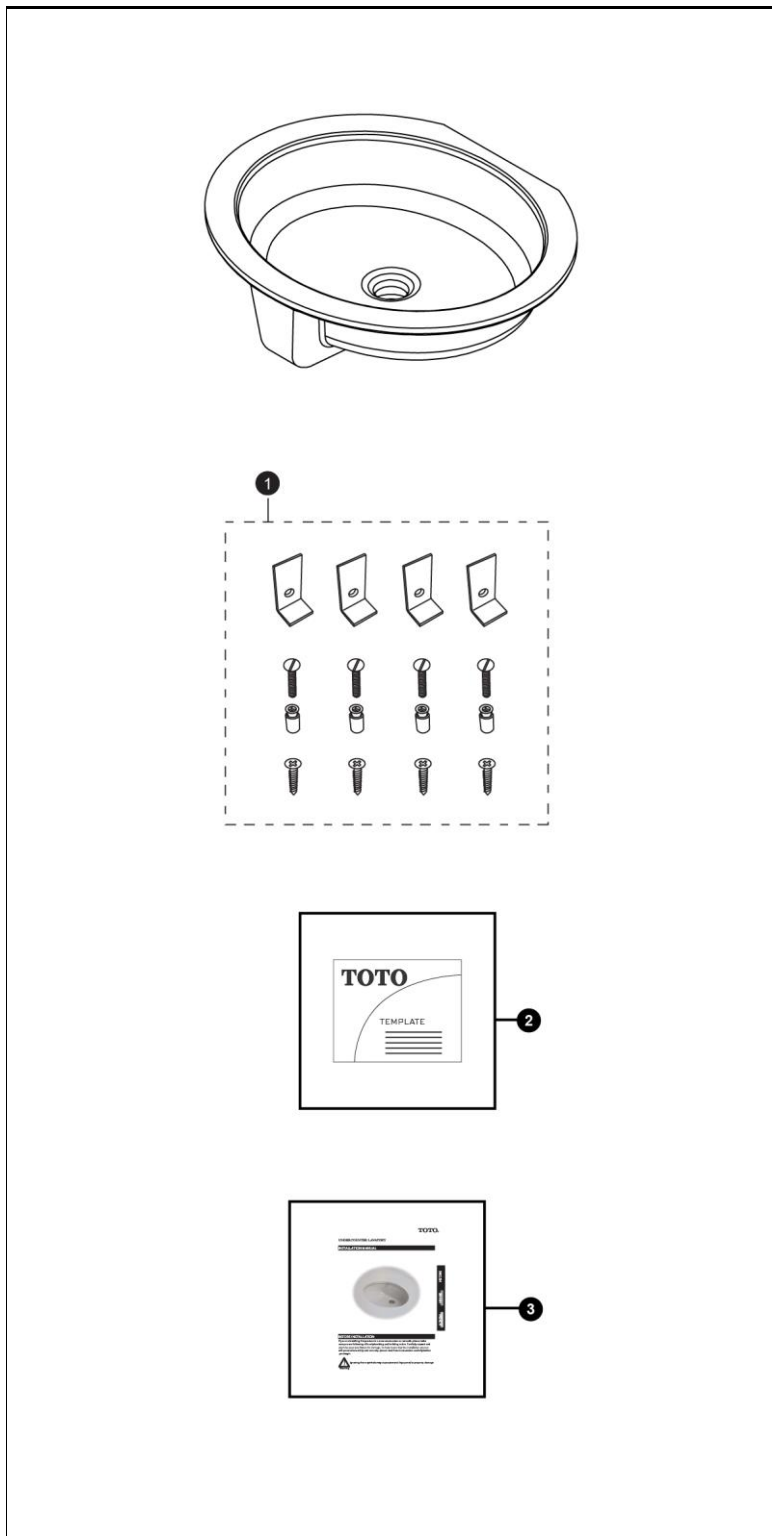

Items	Parts	Description
1	THU077	Mounting Hardware - Undercounter
2	0GU531	Mounting Template
3	0GU035-4	Installation Instructions - Undercounter

**Note:**

Product Number Explanations	
<b>Under Counter Lavatory</b>	<b>Colors</b>
(LT) Lavatory (231) Model	(#01) Cotton

Actual Product may vary slightly from illustration.