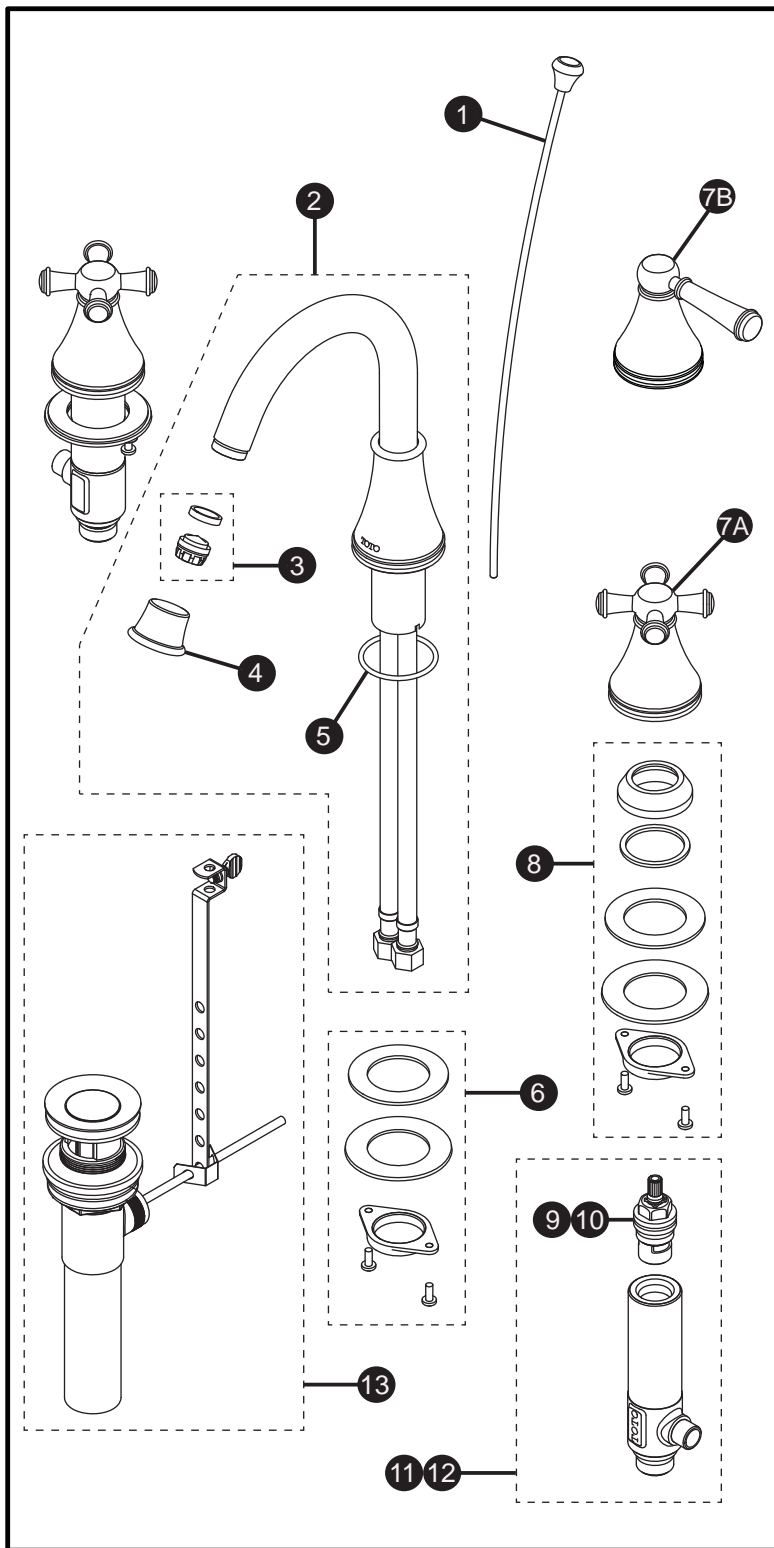

Vivian Alta™
Widespread Lavatory Faucet

Item	Part	Description
1*	THP4880#\$\$	Lift Rod with Knob
2*	THP4994#\$\$	Spout Assembly
3	THP4995	Aerator and Gasket
4*	THP4996#\$\$	Housing
5	THP4997	Gasket
6	THP4998	Mounting Hardware, Spout
7A*	THP4862#\$\$	Handle Assembly, TL220DDH
7B*	THP4861#\$\$	Handle Assembly, TL220DD1H
8	THP4863	Mounting Hardware, Valve
9	THP4865	Cartridge, Hot
10	THP4864	Cartridge, Cold
11	THP4867	Valve Assembly, Hot
12	THP4866	Valve Assembly, Cold
13*	THP4856#\$\$	Drain Assembly

* Please specify finish when ordering

LEGEND	
\$\$	= Denotes Finish
#CP	= Polished Chrome
#BN	= Brushed Nickel
#PN	= Polished Nickel