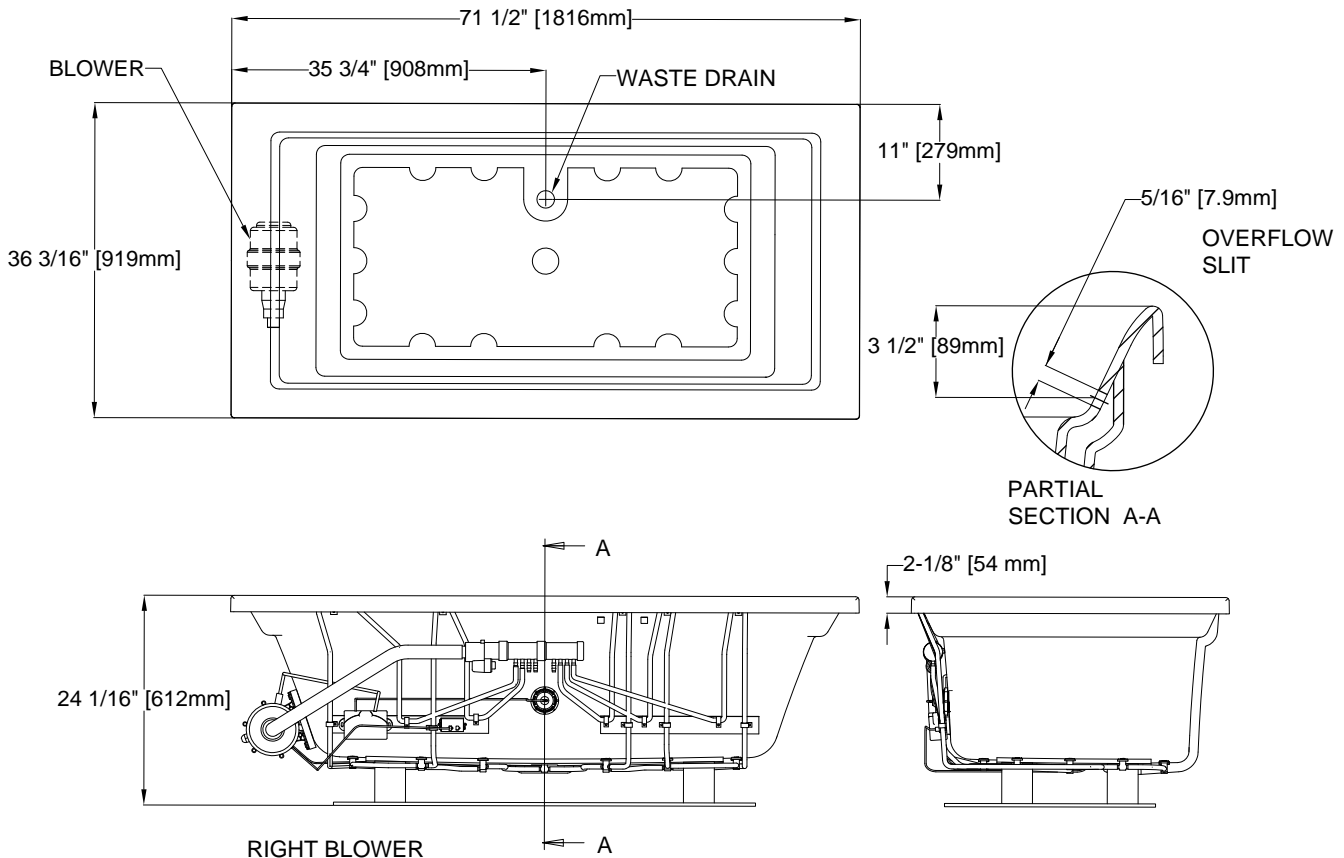

ABA626

Aimes® 6' Airbath™

SPECIFICATIONS

- Size 71-1/2" L x 36-3/16" W x 24-1/16" H
- Depth 19"
- Warranty 1 Year Limited Warranty on acrylic tub
  1 Year Limited Warranty on components and parts
- Material Cast Acrylic construction
- Electrical Requirements 15 AMP; 120V w/ GFCI
- Shipping Weight 199 lbs.
- Shipping Dimensions 74-1/2" L x 45" W x 27-1/2" H
- Gallons 88 to overflow

INSTALLATION NOTES

Floor support under bath must provide a minimum of 75 lbs/square foot (366 kg/square meter) loading.

TOTO®

These dimensions and specifications are subject to change without notice