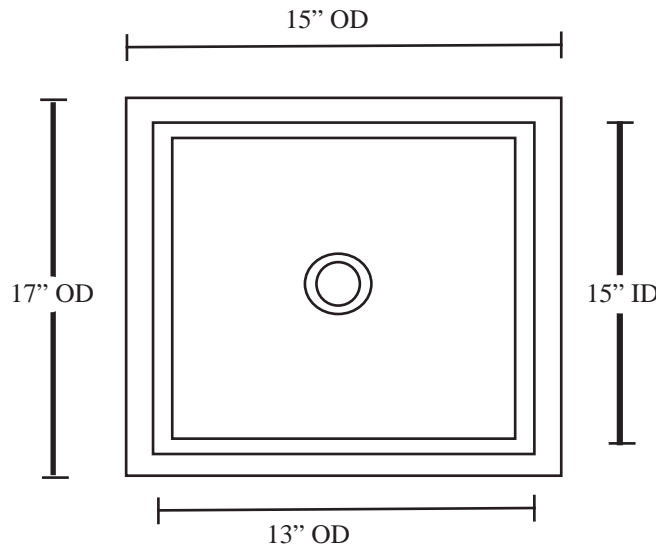

THOMPSON TRADERS

Tiered Petit Lucca KPA-1715T

SINK DETAILS

- Bar/Prep Sink With Apron
- Hand Hammered Solid Copper 18 Gauge
- Rose Gold Finish
- Mounting Options: Under Mount or Drop-in
- Limited Lifetime Warranty

OD: 17" x 15" x 8"
ID: 15" x 13" x 8"

7" D

Your copper sink is handmade and therefore a work of art. Each sink is unique and can vary 1/4" in either direction. We highly recommend waiting to receive your sink before cutting your counter top.