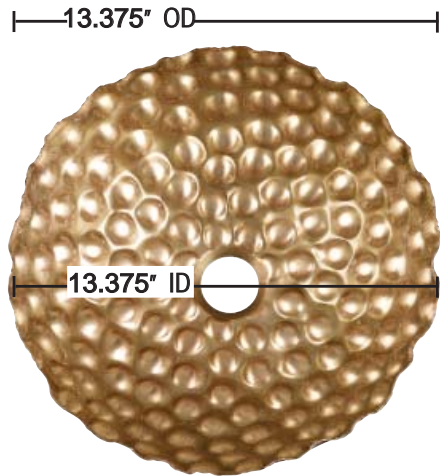

Company: Thompson Traders, Inc.
Model #: BRV-14ASG antique satin gold finish
Prepared by: Samantha Thompson
Approved by: Clifford Thompson
Material: Copper
Markings will be applied with UL-969 label

↑
cUPC/Manufacturer name will
go here on UL969 labels
