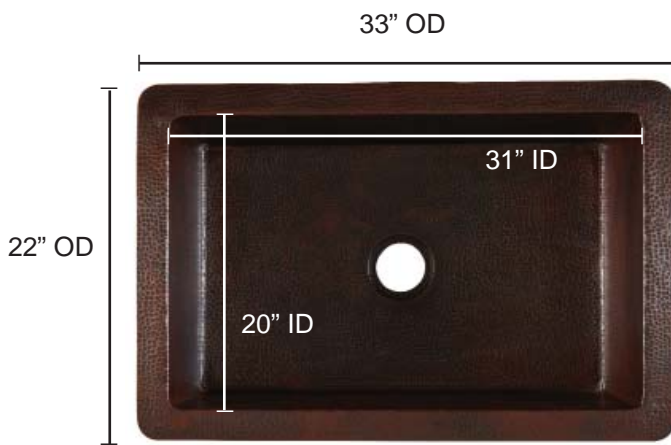

Company: Thompson Traders, Inc.  
Model #: 2KS-SL black copper finish  
Prepared by: Samantha Thompson  
Approved by: Clifford Thompson  
Material: Copper  
Markings will be applied with UL-969 label

---