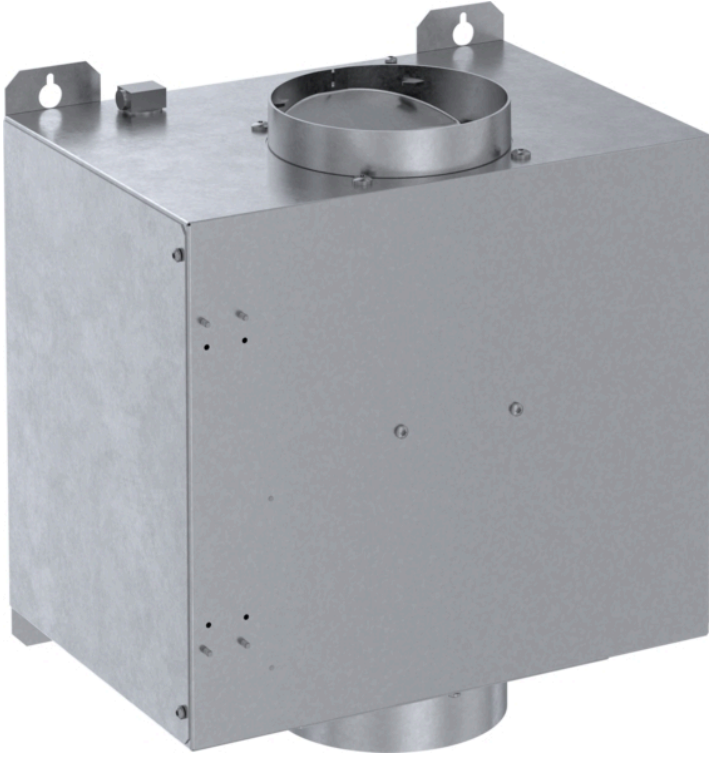

600 CFM Inline Blower
VT11FZ

Product Features

Notes: Please refer to installation instructions. Installation instructions are available at www.thermador.com. Specifications are correct at the time of printing. Thermador reserves the right to change product specifications and design at any time, without notice.

1 800 735 4328 | WWW.THERMADOR.COM | 1901 Main Street, Suite 600 Irvine, CA 92614

©2023 BSH HOME APPLIANCES CORPORATION, ALL RIGHTS RESERVED LITHO DATE: 06/2023

600 CFM Inline Blower
VT11FZ

measurements in inches (mm)

Product Features

Product group	Accessory
Brand	Thermador
SKU	VT11FZ
Internal article number	VT11FZ
EAN code	825225964872
Product packaging dimensions (HxWxD)	16.2" x 26" x 22.6"
Net weight	19.000
Gross weight	21.000
UPC code	825225964872
Product image	19805456_VT11FZ_Front_Facing_3000_3000_0038