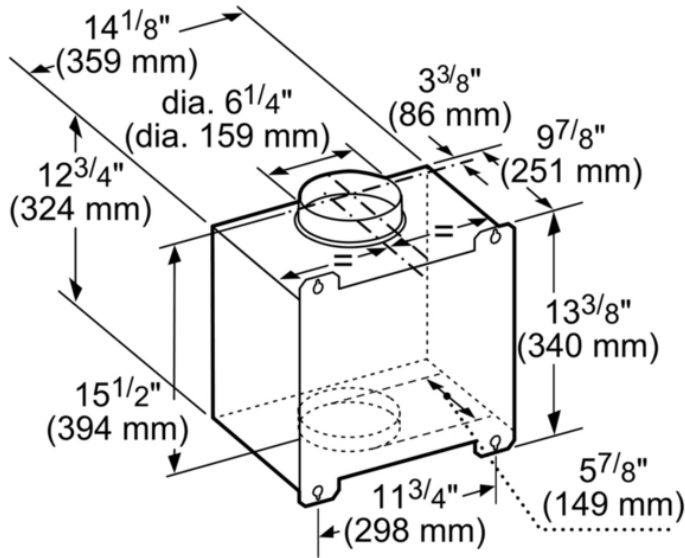

600 CFM Inline Blower
VT11FZ

Product Features

Notes: Please refer to installation instructions. Installation instructions are available at www.thermador.com. Specifications are correct at the time of printing. Thermador reserves the right to change product specifications and design at any time, without notice.

1 800 735 4328 | WWW.THERMADOR.COM | 1901 Main Street, Suite 600 Irvine, CA 92614

©2023 BSH HOME APPLIANCES CORPORATION, ALL RIGHTS RESERVED LITHO DATE: 06/2023

600 CFM Inline Blower
VT11FZ

measurements in inches (mm)

Product Features

Product group	Accessory
Brand	Thermador
SKU	VT11FZ
Internal article number	VT11FZ
EAN code	825225964872
Product packaging dimensions (HxWxD)	16.2" x 26" x 22.6"
Net weight	19.000
Gross weight	21.000
UPC code	825225964872
Product image	19805456_VT11FZ_Front_Facing_3000_3000_0038