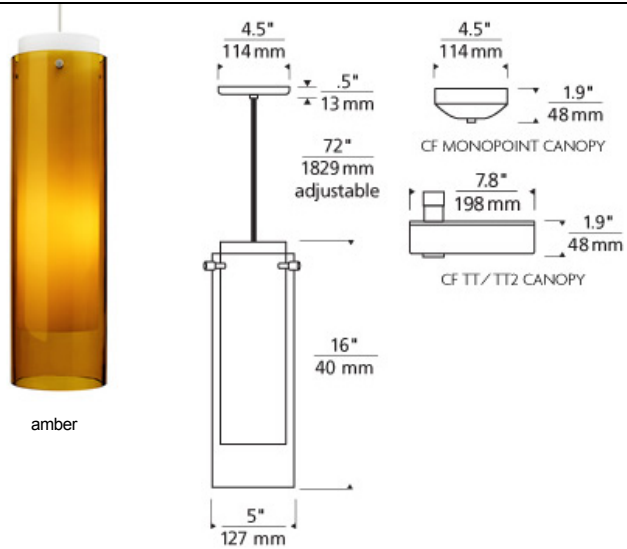

### DESCRIPTION

Transparent cylinder shade over a white case glass cylinder. Black, satin nickel, and white finish options highlighted with three satin nickel cylinder details and clear cable; antique bronze finish highlighted with three antique bronze cylinder details and brown cable. Includes 120 volt, 75 watt or equivalent medium base A19 lamp or 32 watt GX24Q-3 base triple tube compact fluorescent lamp (electronic ballast included). May also be lamped with GX24Q-3 base 26 watt triple tube compact fluorescent lamp (not included). Fixture is provided with six feet of field-cuttable cable. Incandescent version dimmable with standard incandescent dimmer.

### INSTALLATION

This product can mount to either a 4" square electrical box with round plaster ring or an octagon electrical box.

### WEIGHT

4.5lb / 2.04kg ±

amber