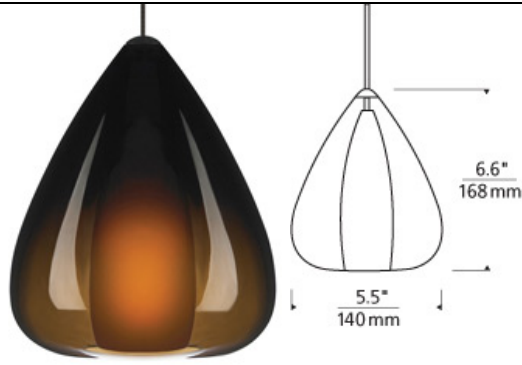

LOW-VOLTAGE PENDANTS

Soleil Pendant

DESCRIPTION

Teardrop-shaped transparent colored glass that gently fades to clear. Amber, Havana Brown, and Olive Green are diffused by a matching colored inner glass. Smoke is diffused by white inner glass. Includes low-voltage, 35 watt halogen bi-pin lamp and six feet of field-cutable suspension cable.

INSTALLATION

Socket terminates with FreeJack male connector, which may be installed into a system connector. Elements ordered with a system prefix include a connector for that system.

ACCESSORIES & OPTICAL CONTROLS

Swag Hook

WEIGHT

1.63lb / 0.74kg ±

havana brown