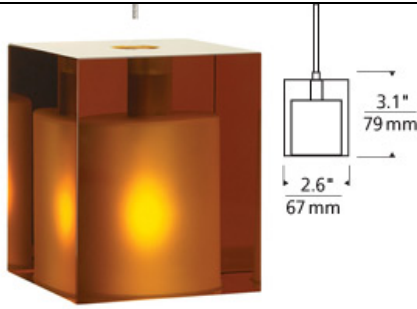

LOW-VOLTAGE PENDANTS

Cube Pendant

DESCRIPTION

Classic geometric cube shape made of pressed glass. Includes low-voltage, 35 watt halogen bi-pin lamp and six feet of field-cutttable suspension cable.

INSTALLATION

Socket terminates with FreeJack male connector, which may be installed into a system connector. Elements ordered with a system prefix include a connector for that system. For use on T~TRAK, order FreeJack version and T~TRAK FreeJack Connector (sold separately).

amber

ACCESSORIES & OPTICAL CONTROLS

Swag Hook

WEIGHT

1.45lb / 0.66kg ±

COLOR OPTIONS

ORDERING INFORMATION

700	SYSTEM	CUB	COLOR	FINISH	LAMP
FJ	FREEJACK		A AMBER	Z ANTIQUE BRONZE	12 VOLT HALOGEN
KL	KABLE LITE		C COBALT	C CHROME	-24 24 VOLT HALOGEN
MO	MONORAIL		F FROST	S SATIN NICKEL	
MO2	TWO-CIRCUIT MONORAIL				

Antique Bronze is not available for Kable Lite.

TECH LIGHTING®
7400 Linder Avenue   T 847.410.4400
Skokie, Illinois 60077   F 847.410.4500

Tech Lighting, L.L.C.

700 ____ CUB ____

FIXTURE TYPE: _____

JOB NAME: _____

NOTES: _____

_____

_____