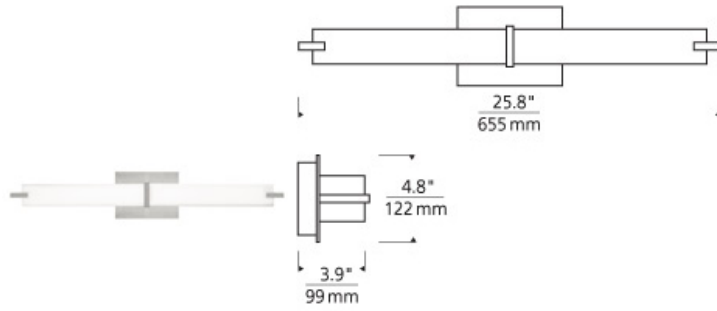

BATH COLLECTION

Metro Bath

DESCRIPTION

Rectilinear shaped light bar with multi-layered white glass or white acrylic. Plated pressure formed frame. Provides task and ambient light. May be mounted vertically or horizontally. Available in three lamp configurations: 24 watt high output T5 linear fluorescent lamp (lamp and electronic ballast included); four 120 volt, 40 watt halogen mini-candelabra base lamps (included), or energy saving 20 watt, 900 lumen, 3000K LED module (included). Incandescent version dimmable with standard incandescent dimmer. LED version dimmable with low-voltage electronic dimmer. ADA compliant.

INSTALLATION

This product can mount to either a 4" square electrical box with round plaster ring or an octagonal electrical box. For wall mount use only. 12.5" of clearance is needed on one side of the fixture to remove glass when relamping.

WEIGHT

5.5lb / 2.49kg ±

COLOR OPTIONS

acrylic lens

frost

frost

ORDERING INFORMATION

700BCMET COLOR	FINISH	LAMP
Y ACRYLIC LENS FROST	Z ANTIQUE BRONZE C CHROME S SATIN NICKEL	INCANDESCENT 120V -CF FLUORESCENT 120V -CF277 FLUORESCENT 277V -LED LED 3000K 120V

Acrylic not available with incandescent lamp.