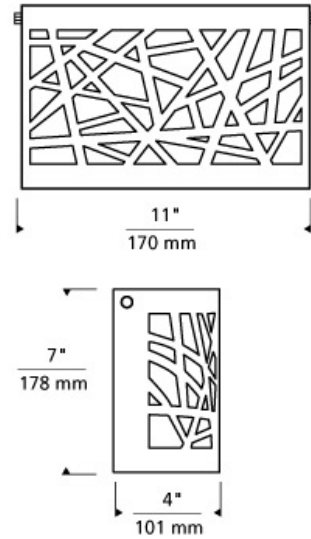

### DESCRIPTION

A graceful curve of metal with intricate, asymmetric cutouts. The inner white case glass softens the light shining through this dramatic piece. Includes 120 volt, 60 watt or equivalent medium base BT15 halogen lamp, GX24Q-2 base 18 watt triple tube fluorescent lamp, or 10 watt, 600 lumen, 2700K LED Module. Incandescent version dimmable with standard incandescent dimmer. LED dimmable with low-voltage electronic dimmer. ADA compliant.

### INSTALLATION

Mounts to a standard 4" square junction box with round plaster ring (provided by electrician).