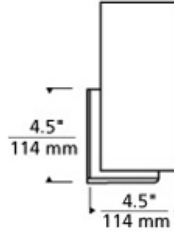

COLOR OPTIONS

ORDERING INFORMATION

700WSVEI COLOR	FINISH	LAMP
N BROWN	Z ANTIQUE BRONZE	INCANDESCENT 120V
L LATTE	C CHROME	-CF COMPACT FLUORESCENT 120V
W WHITE	S SATIN NICKEL	

TECH LIGHTING®

7400 Linder Avenue
Skokie, Illinois 60077

T 847.410.4400
F 847.410.4500

www.techlighting.com

700WSVEI _____

FIXTURE TYPE: _____

JOB NAME: _____

NOTES: _____

_____

_____

©2012 Tech Lighting, L.L.C. All Rights Reserved. The "Tech Lighting" graphic is a registered trademark of Tech Lighting, L.L.C. Tech Lighting reserves the right to change specifications for product improvements without notification.