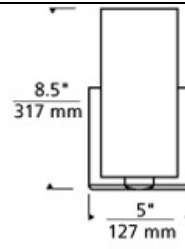

### INSTALLATION

This product can mount to either a 4" square electrical box with round plaster ring or an octagon electrical box.

brown