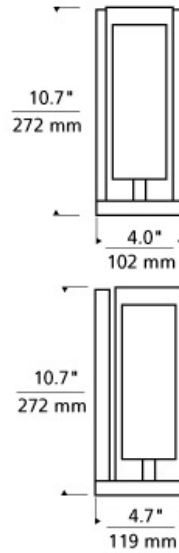

WALL COLLECTION

Sara Wall

DESCRIPTION

Pure indulgence, the Sara is cut from a solid block of crystal and formed into an elegant cylinder which surrounds a hand-blown inner white glass diffuser and sits atop a die-cast metal base. Instantly elevates any space. Incandescent includes 120 volt, 60 watt or equivalent T10 medium base lamp. Fluorescent includes 120 volt 26 watt GX24Q-3 base triple tube compact fluorescent lamp. May also be lamped with 32 watt GX24Q-3 base triple tube compact fluorescent lamp (not included). Incandescent version dimmable with standard incandescent dimmer.

INSTALLATION

Mounts to a standard 4" square junction box with round plaster ring (provided by electrician).

clear

ORDERING INFORMATION

700WSSAR COLOR	FINISH	LAMP
C CLEAR	Z ANTIQUE BRONZE C CHROME S SATIN NICKEL	INCANDESCENT 120V -CF COMPACT FLOURESCENT 120V