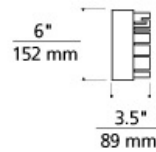

BATH COLLECTION

Revel Linear Wall

DESCRIPTION

Captures light in motion. The sleek metal surface is laser-cut with several horizontal slots which allows light to shine through the inner white acrylic diffuser. The diffuser wraps around the inner top and bottom to conceal the hardware and lamping when viewed from any angle 360° above and below or if mounted vertically, both sides. Optional wood end caps complement the design with a touch of warmth in an unexpected way. May be mounted horizontally or vertically. Includes two 14 watt high output T5 linear fluorescent lamps (electronic ballast included), for two 24 watt high output lamps contact the factory, or 18.5 watt, 1300 lumen, 2700K LED strip. LED version dimmable with low-voltage electronic dimmer. ADA compliant.

INSTALLATION

Mounts to a standard 4" square junction box with round plaster ring (provided by electrician).

satin nickel

COLOR OPTIONS

antique bronze gloss black gloss white satin nickel

ORDERING INFORMATION