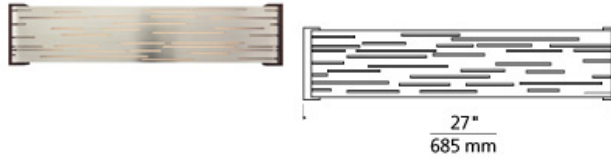

BATH COLLECTION

Revel Linear Wall

DESCRIPTION

Captures light in motion. The sleek metal surface is laser-cut with several horizontal slots which allows light to shine through the inner white acrylic diffuser. The diffuser wraps around the inner top and bottom to conceal the hardware and lamping when viewed from any angle 360° above and below or if mounted vertically, both sides. Optional wood end caps complement the design with a touch of warmth in an unexpected way. May be mounted horizontally or vertically. Includes two 14 watt high output T5 linear fluorescent lamps (electronic ballast included), for two 24 watt high output lamps contact the factory, or 18.5 watt, 1300 lumen, 2700K LED strip. LED version dimmable with low-voltage electronic dimmer. ADA compliant.

INSTALLATION

Mounts to a standard 4" square junction box with round plaster ring (provided by electrician).

satin nickel

COLOR OPTIONS

antique bronze gloss black gloss white satin nickel

ORDERING INFORMATION