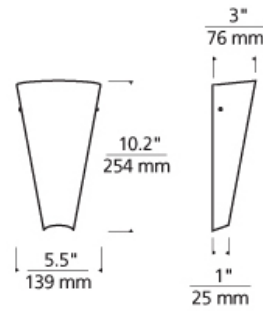

WALL COLLECTION

Mini Larkspur Wall

DESCRIPTION

Cone shaped, slumped glass shade, rich with color and pattern. Provides ambient up-light. Includes 120 volt, 40 watt G9 bi-pin lamp, 13 watt 2GX7 base twin tube compact fluorescent lamp (electronic ballast included) or 10 watt, 600 lumen, 2700K LED module. Incandescent version dimmable with standard incandescent dimmer. LED version dimmable with low-voltage electronic dimmer. ADA compliant.

INSTALLATION

This product can mount to either a 4" square electrical box with round plaster ring or an octagonal electrical box (not included).

WEIGHT

1.6lb / 0.73kg ±

beach amber

COLOR OPTIONS

beach amber

sand