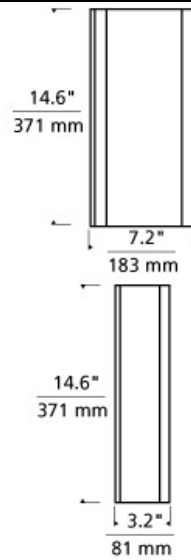

### INSTALLATION

Mounts to a standard 4" square junction box with round plaster ring (provided by electrician).

steel blue