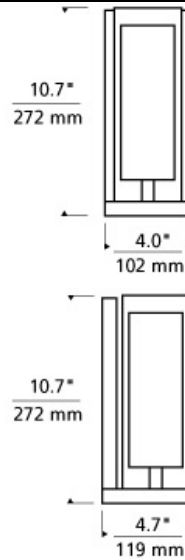

### DESCRIPTION

Pure indulgence, the Jayden is cut from a solid block of crystal and formed into an elegant rectangular prism which surrounds a hand-blown inner white glass diffuser and sits atop a die-cast metal base. Instantly elevates any space. Incandescent includes 120 volt, 60 watt or equivalent T10 medium base lamp. Fluorescent includes 120 volt 26 watt GX24Q-3 base triple tube compact fluorescent lamp. May also be lamped with 32 watt GX24Q-3 base triple tube compact fluorescent lamp (not included). Incandescent version dimmable with standard incandescent dimmer.

### INSTALLATION

Mounts to a standard 4" square junction box with round plaster ring (provided by electrician).

clear