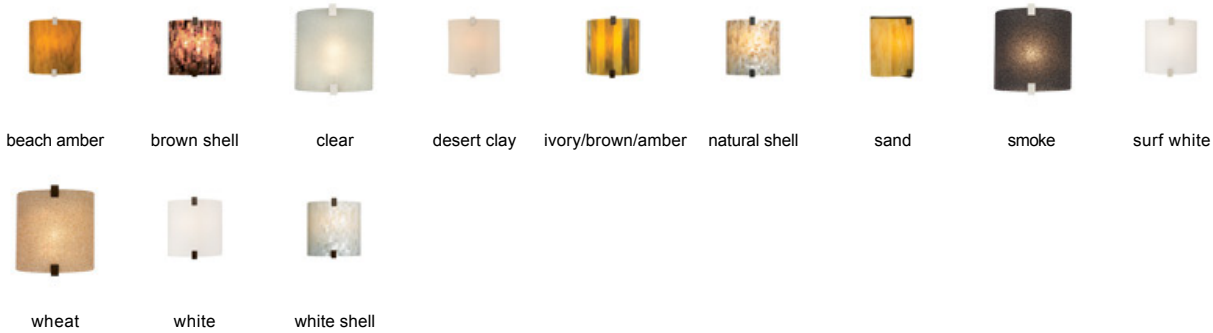

WALL COLLECTION

Essex Wall

DESCRIPTION

Glass or fabric shade options with minimal metal detail. Provides ambient, up- and down-light. Includes 120 volt, 60 watt G9 base halogen lamp, 120 volt 18 watt GU24 base self-ballasted compact fluorescent lamp or 10 watt, 600 lumen, 2700K LED module. Incandescent version dimmable with standard incandescent dimmer. LED version dimmable with low-voltage electronic dimmer. ADA compliant.

COLOR OPTIONS

ORDERING INFORMATION

700WSESX COLOR	FINISH	LAMP
GA BEACH AMBER	Z ANTIQUE BRONZE	INCANDESCENT 120V
PB BROWN SHELL	C CHROME	-CF COMPACT FLUORESCENT 120V
SC CLEAR	S SATIN NICKEL	-LED LED 2700K 120V
FC DESERT CLAY		- LED 2700K 277V
IBA IVORY/BROWN/AMBER		LED277
PN NATURAL SHELL		
GS SAND		
SK SMOKE		
GW SURF WHITE		
SH WHEAT		
FW WHITE		
PW WHITE SHELL		