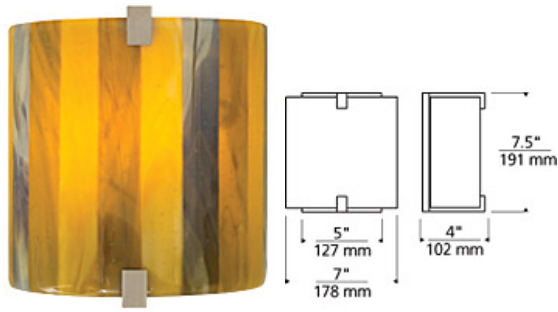

WALL COLLECTION

Essex Wall

DESCRIPTION

Glass or fabric shade options with minimal metal detail. Provides ambient, up- and down-light. Includes 120 volt, 60 watt G9 base halogen lamp, 120 volt 18 watt GU24 base self-ballasted compact fluorescent lamp or 10 watt, 600 lumen, 2700K LED module. Incandescent version dimmable with standard incandescent dimmer. LED version dimmable with low-voltage electronic dimmer. ADA compliant.

INSTALLATION

This product can mount to either a 4" square electrical box with round plaster ring or an octagonal electrical box (not included). For wall mount use only.

WEIGHT

1.61lb / 0.73kg ±

ivory/brown/amber

COLOR OPTIONS

ORDERING INFORMATION

700WSESX COLOR	FINISH	LAMP
GA BEACH AMBER	Z ANTIQUE BRONZE	INCANDESCENT 120V
PB BROWN SHELL	C CHROME	-CF COMPACT FLUORESCENT 120V
SC CLEAR	S SATIN NICKEL	-LED LED 2700K 120V
FC DESERT CLAY		- LED 2700K 277V
IBA IVORY/BROWN/AMBER		LED277
PN NATURAL SHELL		
GS SAND		
SK SMOKE		
GW SURF WHITE		
SH WHEAT		
FW WHITE		
PW WHITE SHELL		