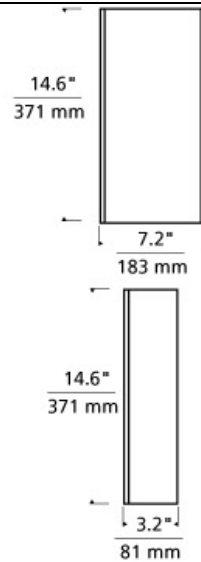

WALL COLLECTION

Ember Wall

DESCRIPTION

Slumped transparent glass surrounds a Classic Edison style lamp for a beautiful and classic warmth. Includes 120 volt, 30 watt or equivalent medium base T9 Classic Edison Style lamp. Incandescent version Dimmable with standard incandescent dimmer. ADA compliant.

INSTALLATION

Mounts to a standard 4" square junction box with round plaster ring (provided by electrician).

havana brown

COLOR OPTIONS

clear

havana brown

smoke

steel blue