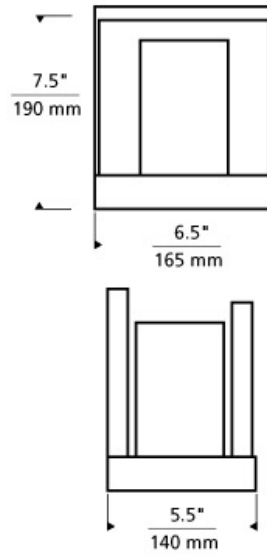

WALL COLLECTION

Corbel Wall

DESCRIPTION

Thick outer cast glass is created by pouring molten glass into a mold. Encapsulated bubbles and subtle texture provide visual warmth and interest. Incandescent includes 120 volt, 60 watt or equivalent medium base BT15 halogen lamp. Fluorescent includes 120 volt 18 watt triple-tube compact fluorescent lamp and electronic ballast. Incandescent version dimmable with standard incandescent dimmer.

INSTALLATION

Mounts to a standard 4" square junction box with round plaster ring (provided by electrician).

amber

COLOR OPTIONS

amber

clear

smoke

ORDERING INFORMATION