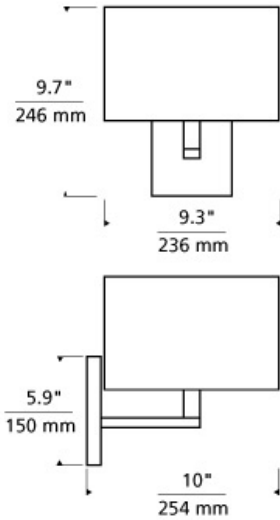

### INSTALLATION

Mounts to a standard 4" square junction box with round plaster ring (provided by electrician).

heather gray