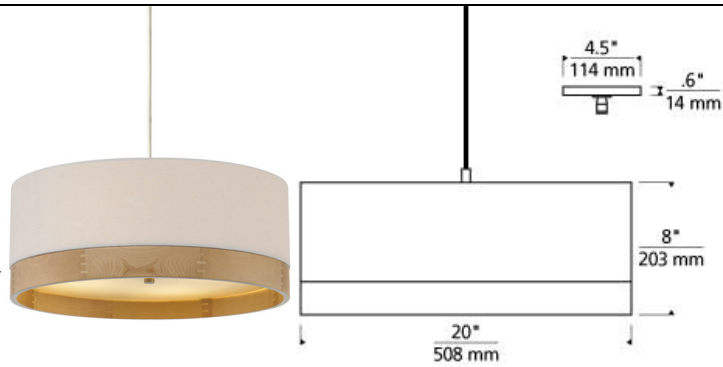

### DESCRIPTION

The Topo Suspension light from Tech Lighting is simple in design yet elegant in visual aesthetic. The modern drum shade is elevated to a richer, warmer dimension with a sophisticated combination of fabric and wood. The bands of wood trim are spline-joined around the circumference of the shade – a very delicate feat of quality craftsmanship. A white diffuser is perfectly placed within the shade to ensure even light distribution onto surfaces below. Shade options include, Heather Gray and White, along with two wood trim options and three on-trend hardware finishes, allowing full customization for your unique space. Also available from Tech Lighting is the Topo Pendant and Topo Flush Mount, to find these fixtures simply search for the Topo Suspension to find its nearest relatives. Available lamping options include energy efficient LED or no-lamp, leaving you the option to light this fixture with your preferred lamping. Lamping options are compatible with most dimmers. For a list of compatible dimmers please refer to dimming chart for more information. Rated for (4) 75 watt max. E26 medium base lamps (Lamps Not Included). LED includes (4) 9.5 watt, 800 delivered lumens, 2700K, medium base LED A19 lamps. Dimmable with most LED compatible ELV and TRIAC dimmers. Integrated ball joint accommodates sloped ceilings up to 45°.