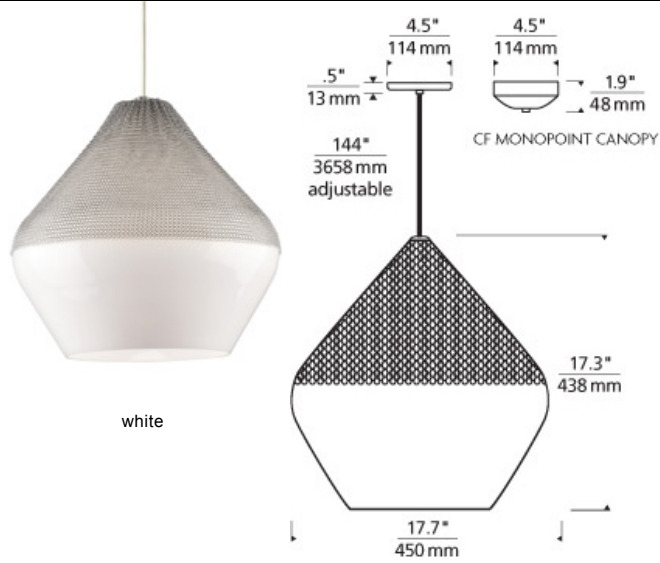

LINE-VOLTAGE PENDANTS/SUSPENSION

Meeka Pendant

DESCRIPTION

In a unique combination of materials, the large-scale, internationally-inspired blown glass shade is dramatically draped with Le Labo® chain maille from Paris to create a statement piece. Black, satin nickel, and white finish options highlighted with satin detail and clear cable. Includes 120 volt, 75 watt or equivalent medium base A19 lamp or 32 watt GX24Q-3 base triple tube compact fluorescent lamp (electronic ballast included). Fixture is provided with twelve feet of field-cuttable cable. Incandescent version dimmable with standard incandescent dimmer.

INSTALLATION

This product can mount to either a 4" square electrical box with round plaster ring or an octagon electrical box.

white

ORDERING INFORMATION

700 SYSTEM MKAP

COLOR

FINISH

LAMP

TD LINE-VOLTAGE PENDANTS/SUSPENSION

W WHITE

B BLACK
S SATIN NICKEL
W WHITE

INCANDESCENT 120V
-CF COMPACT FLUORESCENT 120V
-CF277 COMPACT FLUORESCENT 277V

TECH LIGHTING®

7400 Linder Avenue
Skokie, Illinois 60077

T 847.410.4400
F 847.410.4500

Tech Lighting, L.L.C.

700 ____ MKAP ____

FIXTURE TYPE: _____

JOB NAME: _____

NOTES: _____

©2013 Tech Lighting, L.L.C. All Rights Reserved. The "Tech Lighting" graphic is a registered trademark of Tech Lighting, L.L.C. Tech Lighting reserves the right to change specifications for product improvements without notification.