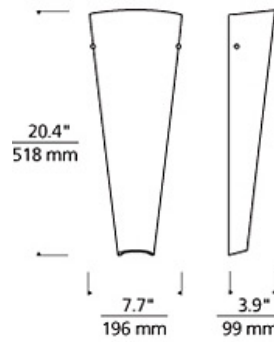

### WEIGHT

5lb / 2.27kg ±

beach amber