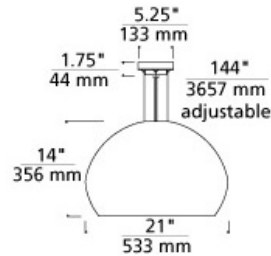

LINE - VOLTAGE PENDANTS

Cleo Pendant

DESCRIPTION

Modern simplicity. A large white orb of hand-blown glass is suspended from colorful cloth cord for a dramatic statement. Black, satin nickel, and white finish canopy options include clear cable; antique bronze canopy option includes brown cable. The Grande includes a 120 volt, 150 watt or equivalent medium base G40 lamp or 32 watt GX24Q-3 base triple tube compact fluorescent lamp (electronic ballast included) and is provided with cloth cord and twelve feet of aircraft cable. The Medium includes a 120 volt, 75 watt or equivalent medium base A19 lamp or 32 watt GX24Q-3 base triple tube compact fluorescent lamp (electronic ballast included) and is provided with six feet of field-cuttable cable. Incandescent versions are dimmable with standard incandescent dimmer.

INSTALLATION

This product can mount to either a 4" square electrical box with round plaster ring or an octagon electrical box.

WEIGHT

3.2-15.25lb / 1.45-6.92kg ±

ORDERING INFORMATION

700 SYSTEM	CLOP	SHAPE OR SIZE	COLOR	Cord Color	FINISH	LAMP	
TD	LINE-VOLTAGE PENDANTS	G M	GRANDE MEDIUM	W WHITE	Y GRAY O ORANGE R RED	Z ANTIQUE BRONZE B BLACK S SATIN NICKEL W WHITE	INCANDESCENT 120V -CF COMPACT FLUORESCENT 120V -CF277 COMPACT FLUORESCENT 277V