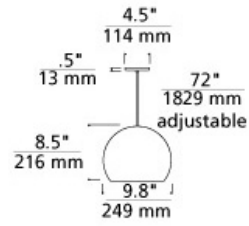

LINE - VOLTAGE PENDANTS

Cleo Pendant

DESCRIPTION

Modern simplicity. A large white orb of hand-blown glass is suspended from colorful cloth cord for a dramatic statement. Black, satin nickel, and white finish canopy options include clear cable; antique bronze canopy option includes brown cable. The Grande includes a 120 volt, 150 watt or equivalent medium base G40 lamp or 32 watt GX24Q-3 base triple tube compact fluorescent lamp (electronic ballast included) and is provided with cloth cord and twelve feet of aircraft cable. The Medium includes a 120 volt, 75 watt or equivalent medium base A19 lamp or 32 watt GX24Q-3 base triple tube compact fluorescent lamp (electronic ballast included) and is provided with six feet of field-cuttable cable. Incandescent versions are dimmable with standard incandescent dimmer.

INSTALLATION

This product can mount to either a 4" square electrical box with round plaster ring or an octagon electrical box.

WEIGHT

3.2-15.25lb / 1.45-6.92kg ±

ORDERING INFORMATION

700 SYSTEM	CLOP	SHAPE OR SIZE	COLOR	Cord Color	FINISH	LAMP	
TD	LINE-VOLTAGE PENDANTS	G M	GRANDE MEDIUM	W WHITE	Y GRAY O ORANGE R RED	Z ANTIQUE BRONZE B BLACK S SATIN NICKEL W WHITE	INCANDESCENT 120V -CF COMPACT FLUORESCENT 120V -CF277 COMPACT FLUORESCENT 277V