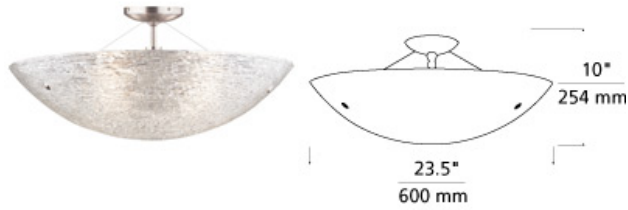

CEILING COLLECTION

Trace Semi-Flushmount Ceiling

DESCRIPTION

Streams of glass piping are formed into a graceful bowl and highlighted with metal details. Creates an unmistakable sparkle in any space. Incandescent includes four 120 volt, 60 watt or equivalent clear A19 medium base lamps. Fluorescent includes four 120 volt, 18 watt GU24 base self-ballasted compact fluorescent lamps. Incandescent version dimmable with standard incandescent dimmer.

INSTALLATION

This product can mount to either a 4" square electrical box with round plaster ring or an octagonal electrical box (not included).

crystal

ORDERING INFORMATION

700FMTRAS COLOR	FINISH	LAMP
C CRYSTAL	Z ANTIQUE BRONZE S SATIN NICKEL	INCANDESCENT 120V -CF COMPACT FLUORESCENT 120V

TECH LIGHTING®
7400 Linder Avenue   T 847.410.4400
Skokie, Illinois 60077   F 847.410.4500
www.techlighting.com

700FMTRAS _____
FIXTURE TYPE: _____
JOB NAME: _____
NOTES: _____
_____
_____

©2012 Tech Lighting, L.L.C. All Rights Reserved. The "Tech Lighting" graphic is a registered trademark of Tech Lighting, L.L.C. Tech Lighting reserves the right to change specifications for product improvements without notification.