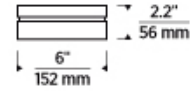

## SPECIFICATIONS

HARDWARE MATERIAL	Metal
SHADE MATERIAL	Glass
NET WEIGHT	3 lbs
HEIGHT	2.2in
WIDTH	6in
LENGTH	3in
UP LIGHT / DOWN LIGHT / BOTH?	
WET LISTED	Yes
DAMP LISTED	
DRY LISTED	
WALL / CEILING MOUNT	
GENERAL LISTING	ETL Listed
INCLUDES	