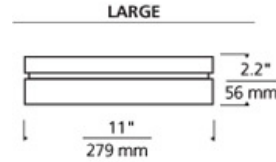

CEILING COLLECTION

Cirque Ceiling

DESCRIPTION

Beautiful round pressed glass shade with polished surface suspended from a die-cast base. May be mounted on the ceiling or wall. Available in three lamp configurations: incandescent, fluorescent and LED. Large incandescent includes two 120 volt, 40 watt G9 base halogen lamps; small incandescent includes one 120 volt 40 watt G9 base halogen lamp; large fluorescent includes two 13 watt 2GX7 base twin tube lamps and electronic ballast. Large LED includes two 10 watt, 600 lumen, 2700K LED modules. Incandescent version dimmable with a standard incandescent dimmer. LED version dimmable with low-voltage electronic dimmer. Suitable for wet locations. ADA compliant.

INSTALLATION

This product can mount to either a 4" square electrical box with round plaster ring or an octagonal electrical box (not included).

WEIGHT

9.1lb / 4.13kg ±

ORDERING INFORMATION

700CQ	SHAPE OR SIZE	FINISH	LAMP
L	LARGE	Z ANTIQUE BRONZE	INCANDESCENT 120V
S	SMALL	C CHROME	-CF COMPACT FLUORESCENT 120V
		S SATIN NICKEL	-CF277 COMPACT FLUORESCENT 277V
			-LED LED 2700K 120V
			- LED 2700K 277V
			LED277