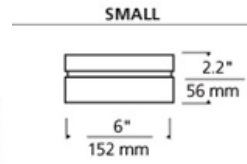

CEILING COLLECTION

Cirque Ceiling

DESCRIPTION

Beautiful round pressed glass shade with polished surface suspended from a die-cast base. May be mounted on the ceiling or wall. Available in three lamp configurations: incandescent, fluorescent and LED. Large incandescent includes two 120 volt, 40 watt G9 base halogen lamps; small incandescent includes one 120 volt 40 watt G9 base halogen lamp; large fluorescent includes two 13 watt 2GX7 base twin tube lamps and electronic ballast. Large LED includes two 10 watt, 600 lumen, 2700K LED modules. Incandescent version dimmable with a standard incandescent dimmer. LED version dimmable with low-voltage electronic dimmer. Suitable for wet locations. ADA compliant.

INSTALLATION

This product can mount to either a 4" square electrical box with round plaster ring or an octagonal electrical box (not included).

WEIGHT

9.1lb / 4.13kg ±

ORDERING INFORMATION

700CQ	SHAPE OR SIZE	FINISH	LAMP
L	LARGE	Z ANTIQUE BRONZE	INCANDESCENT 120V
S	SMALL	C CHROME	-CF COMPACT FLUORESCENT 120V
		S SATIN NICKEL	-CF277 COMPACT FLUORESCENT 277V
			-LED LED 2700K 120V
			- LED 2700K 277V
			LED277