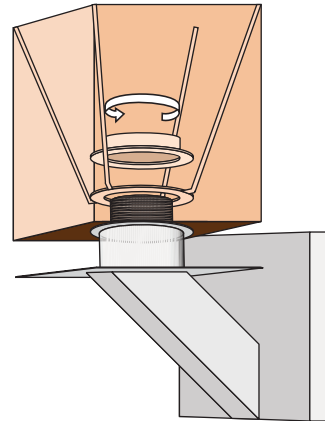

### GENERAL PRODUCT INFORMATION:

Mount to either a 4" square electrical box with round plaster ring or an octagonal electrical box.

Suitable for damp locations.

**CAUTION—RISK OF FIRE**  
 This product requires installation by a qualified electrician. Before installing be sure to read all instructions and **TURN OFF POWER TO THE ELECTRICAL BOX.**

## Install the Fixture

**1** Back out the set screw at the bottom of the fixture and remove the backplate.

**2** Screw the backplate to the electrical box.

## Install the Lamp and Shade

1C

- 3 Connect the backplate wire to a suitable ground in accordance with local electrical codes.
- 4 Connect the white wire to the neutral power line.
- 5 Connect the black wire to the hot power line.

1D

- 6 Hook the top of the fixture onto the backplate and place the fixture flush against the wall.
- 7 Tighten the screw at the bottom of the fixture.

2A

- 1 Place the shade support ring onto the socket and screw the retaining ring to the socket.