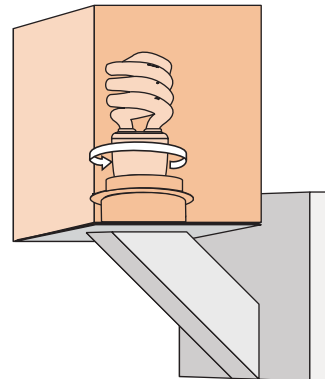

MAX 18 Watt self-ballasted, GU24 base compact fluorescent lamp

1. 2 Put the lamp base in the socket and turn the lamp to lock.