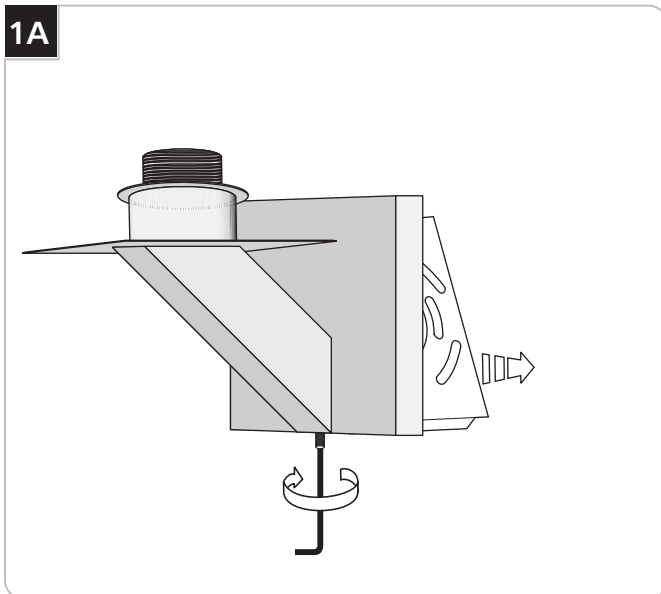

### GENERAL PRODUCT INFORMATION:

Mount to either a 4" square electrical box with round plaster ring or an octagonal electrical box.

Suitable for damp locations.

**CAUTION—RISK OF FIRE**  
 This product requires installation by a qualified electrician. Before installing be sure to read all instructions and **TURN OFF POWER TO THE ELECTRICAL BOX.**

## Install the Fixture

**1** Back out the set screw at the bottom of the fixture and remove the backplate.

**2** Screw the backplate to the electrical box.

## Install the Lamp and Shade

1C

- 3 Connect the backplate wire to a suitable ground in accordance with local electrical codes.
- 4 Connect the white wire to the neutral power line.
- 5 Connect the black wire to the hot power line.

1D

- 6 Hook the top of the fixture onto the backplate and place the fixture flush against the wall.
- 7 Tighten the screw at the bottom of the fixture.

2A

- 1 Place the shade support ring onto the socket and screw the retaining ring to the socket.