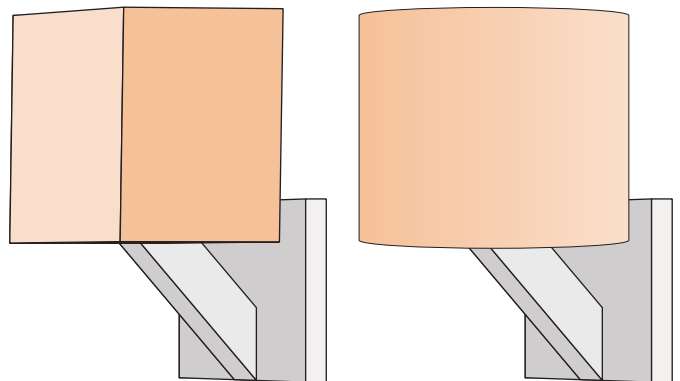

### GENERAL PRODUCT INFORMATION:

Mount to either a 4" square electrical box with round plaster ring or an octagonal electrical box.

Suitable for damp locations.

**CAUTION—RISK OF FIRE**  
 This product requires installation by a qualified electrician. Before installing be sure to read all instructions and **TURN OFF POWER TO THE ELECTRICAL BOX.**

## Install the Fixture

**1** Back out the set screw at the bottom of the fixture and remove the backplate.

**2** Screw the backplate to the electrical box.

## Install the Lamp and Shade

1C

- 3 Connect the backplate wire to a suitable ground in accordance with local electrical codes.
- 4 Connect the white wire to the neutral power line.
- 5 Connect the black wire to the hot power line.

1D

- 6 Hook the top of the fixture onto the backplate and place the fixture flush against the wall.
- 7 Tighten the screw at the bottom of the fixture.

2A

- 1 Place the shade support ring onto the socket and screw the retaining ring to the socket.