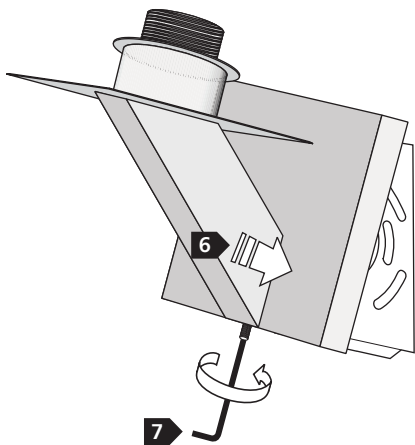

### GENERAL PRODUCT INFORMATION:

Mount to either a 4" square electrical box with round plaster ring or an octagonal electrical box.

Suitable for damp locations.

**CAUTION—RISK OF FIRE**  
 This product requires installation by a qualified electrician. Before installing be sure to read all instructions and **TURN OFF POWER TO THE ELECTRICAL BOX.**

## Install the Fixture

**1** Back out the set screw at the bottom of the fixture and remove the backplate.

**2** Screw the backplate to the electrical box.

## Install the Lamp and Shade

1C

- 3 Connect the backplate wire to a suitable ground in accordance with local electrical codes.
- 4 Connect the white wire to the neutral power line.
- 5 Connect the black wire to the hot power line.

1D

- 6 Hook the top of the fixture onto the backplate and place the fixture flush against the wall.
- 7 Tighten the screw at the bottom of the fixture.

2A

- 1 Place the shade support ring onto the socket and screw the retaining ring to the socket.