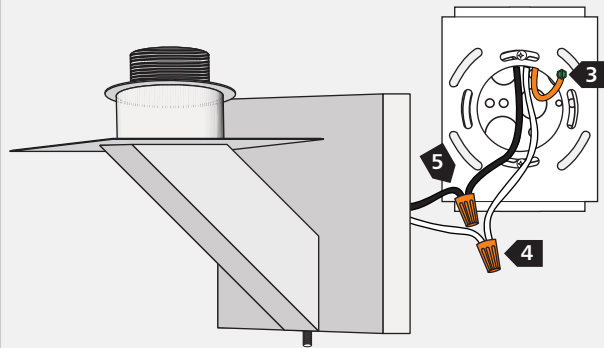

### GENERAL PRODUCT INFORMATION:

Mount to either a 4" square electrical box with round plaster ring or an octagonal electrical box.

Suitable for damp locations.

**CAUTION—RISK OF FIRE**  
 This product requires installation by a qualified electrician. Before installing be sure to read all instructions and **TURN OFF POWER TO THE ELECTRICAL BOX.**

## Install the Fixture

**1** Back out the set screw at the bottom of the fixture and remove the backplate.

**2** Screw the backplate to the electrical box.

## Install the Lamp and Shade

1C

- 3 Connect the backplate wire to a suitable ground in accordance with local electrical codes.
- 4 Connect the white wire to the neutral power line.
- 5 Connect the black wire to the hot power line.

1D

- 6 Hook the top of the fixture onto the backplate and place the fixture flush against the wall.
- 7 Tighten the screw at the bottom of the fixture.

2A

- 1 Place the shade support ring onto the socket and screw the retaining ring to the socket.