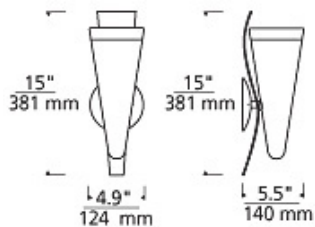

Nebbia Wall

AMBER

BROWN

WHITE

DESCRIPTION

Hand-blown glass with an elegantly fused glass wrap and a metal base. Incandescent includes 120 volt, 40 watt G9 base halogen lamp. Incandescent may also use 120 volt, 60 watt G9 base halogen lamp (not included). Fluorescent includes 120 volt, 18 watt GU24 base self-ballasted compact fluorescent lamp. Fluorescent may also use 120 volt, 27 watt GU24 base self-ballasted compact fluorescent lamp (not included). Incandescent version dimmable with standard incandescent dimmer.

INSTALLATION

This product can mount to either a 4" square electrical box with round plaster ring or an octagonal electrical box (not included).

DIMMING

Incandescent version dimmable with a standard incandescent dimmer (not included).

WEIGHT

4.42lb / 2kg

ORDERING INFORMATION

700WSNEB	COLOR	FINISH	LAMP
A	AMBER	Z ANTIQUE BRONZE	INCANDESCENT
N	BROWN	S SATIN NICKEL	-CF COMPACT FLUORESCENT
W	WHITE		

TECH LIGHTING®

7400 Linder Avenue T 847.410.4400
 Skokie, Illinois 60077 F 847.410.4500