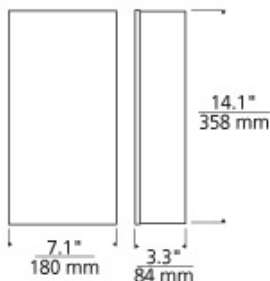

W A L L C O L L E C T I O N

Lexington Wall ADA LED

DESERT CLAY

WHITE

DESCRIPTION

Half-cylinder fabric shade with rolled edges and minimal metal base. Includes 120 volt, 60 watt medium base BT15 halogen lamp, 2G11 base 18 watt twin tube compact fluorescent lamp (electronic ballast included) or two 10 watt, 600 lumen, 2700K LED modules. Incandescent version dimmable with standard incandescent dimmer. LED version dimmable with low-voltage electronic dimmer. ADA compliant.

INSTALLATION

This product can mount to either a 4" square electrical box with round plaster ring or an octagonal electrical box (not included).

DIMMING

Incandescent version dimmable with a standard incandescent dimmer (not included).

WEIGHT

2.38lb / 1.08kg

ORDERING INFORMATION

700WSLEX	COLOR	FINISH	LAMP
C	DESERT CLAY	Z ANTIQUE BRONZE	INCANDESCENT
W	WHITE	S SATIN NICKEL	COMPACT FLUORESCENT
			-LED LED 2700K

TECH LIGHTING®

7400 Linder Avenue T 847.410.4400
 Skokie, Illinois 60077 F 847.410.4500