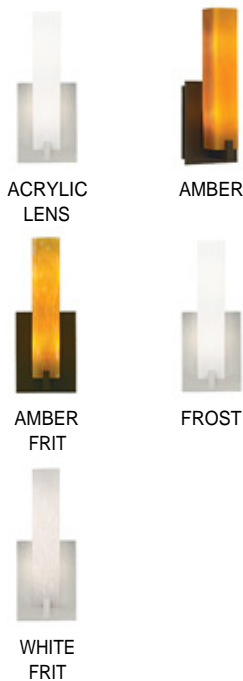

**Cosmo Wall** 

**DESCRIPTION**

Rectilinear glass with metal base. Provides ambient and up-light. Includes two 120 volt, 40 watt mini-candelabra base lamps, 18 watt 2G11 base twin tube compact fluorescent lamp (electronic ballast included), or energy saving 10 watt, 450 lumen, 3000K LED module.. Incandescent version dimmable with standard incandescent dimmer. LED version dimmable with low-voltage electronic dimmer. ADA compliant.

**INSTALLATION**

This product can mount to either a 4" square electrical box with round plaster ring or an octagonal electrical box (not included).

**DIMMING**

Incandescent version dimmable with a standard incandescent dimmer (not included).

**WEIGHT**

3.5lb / 1.59kg

**ORDERING INFORMATION**

700WSCOS	COLOR	FINISH	LAMP	VOLTAGE
Y	ACRYLIC LENS	Z ANTIQUE BRONZE	INCANDESCENT 120V	120V
B	AMBER	C CHROME	-CF COMPACT FLUORESCENT 120V	277V
A	AMBER FRIT	S SATIN NICKEL	-CF277 COMPACT FLUORESCENT 120V	
F	FROST		-LED LED 3000K	
W	WHITE FRIT			