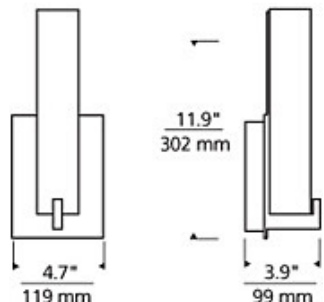

**Cosmo Wall** 

**DESCRIPTION**

Rectilinear glass with metal base. Provides ambient and up-light. Includes two 120 volt, 40 watt mini-candelabra base lamps, 18 watt 2G11 base twin tube compact fluorescent lamp (electronic ballast included), or energy saving 10 watt, 450 lumen, 3000K LED module.. Incandescent version dimmable with standard incandescent dimmer. LED version dimmable with low-voltage electronic dimmer. ADA compliant.

**INSTALLATION**

This product can mount to either a 4" square electrical box with round plaster ring or an octagonal electrical box (not included).

**DIMMING**

Incandescent version dimmable with a standard incandescent dimmer (not included).

**WEIGHT**

3.5lb / 1.59kg

**ORDERING INFORMATION**

700WSCOS	COLOR	FINISH	LAMP	VOLTAGE
Y	ACRYLIC LENS	Z ANTIQUE BRONZE	INCANDESCENT 120V	120V
B	AMBER	C CHROME	-CF COMPACT FLUORESCENT 120V	277V
A	AMBER FRIT	S SATIN NICKEL	-CF277 COMPACT FLUORESCENT 120V	
F	FROST		-LED LED 3000K	
W	WHITE FRIT			