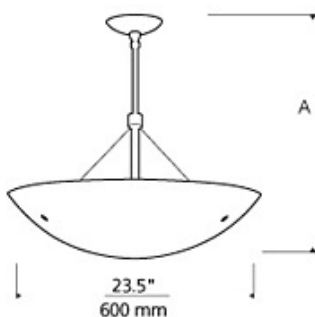

C E I L I N G C O L L E C T I O N

**Trace Suspension**

**DESCRIPTION**

Streams of glass piping formed into a graceful glass bowl and highlighted with metal details. Incandescent includes four 120 volt, 60 watt clear A19medium base lamps. Fluorescent includes four 18 watt GU24 base self-ballasted compact fluorescent lamps. Incandescent version dimmable with standard incandescent dimmer.

**INSTALLATION**

This product can mount to either a 4" square electrical box with round plaster ring or an octagonal electrical box (not included).

**DIMMING**

Incandescent version dimmable with a standard incandescent dimmer (not included).

**ACCESSORIES & OPTICAL CONTROLS**

Sloped Ceiling Adapter

**WEIGHT**

23.5lb / 10.66kg

**ORDERING INFORMATION**

700TRAS23	LENGTH	COLOR	FINISH	LAMP
	15 15"	C CRYSTAL	Z ANTIQUE	INCANDESCENT 120V
	24 24"		BRONZE	-CF COMPACT
	36 36"		S SATIN NICKEL	FLUORESCENT 120V