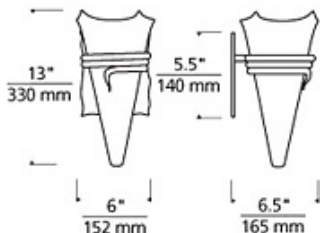

TECH LIGHTING®

7400 Linder Avenue T 847.410.4400
Skokie, Illinois 60077 F 847.410.4500

www.techlighting.com

700TDOVS _____

FIXTURE TYPE: _____

JOB NAME: _____

NOTES: _____

_____

_____