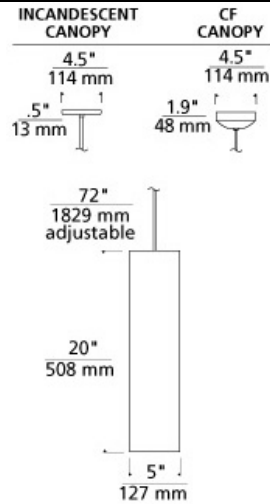

LINE-VOLTAGE PENDANTS

Piper Grande Pendant

DESCRIPTION

A large, sleek cylindrical, metal shade provides crisp down light. Black, satin nickel, and white finish options highlighted with satin detail and clear cable; antique bronze finish highlighted with antique bronze detail and brown cable. Includes 120 volt, 50 watt or equivalent medium base PAR 20 lamp or 18 watt, 850+ lumen field replaceable LED module. Fixture is provided with six feet of field-cutttable cable. Incandescent and LED versions are dimmable with standard incandescent dimmer.

INSTALLATION

This product can mount to either a 4" square electrical box with round plaster ring or an octagon electrical box.

gloss white

COLOR OPTIONS

antique bronze chrome gloss black gloss white satin nickel