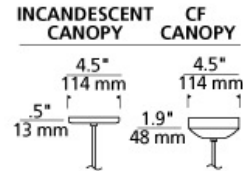

LINE - VOLTAGE PENDANTS

Soda Pendant

DESCRIPTION

Sleek glass shade infused with bubbles, suspended from a round canopy. Black, satin nickel, and white canopy options highlighted with clear cable; antique bronze highlighted with brown cable. Includes 120 volt, 75 watt or equivalent A19 medium base lamp or 32 watt GX24Q-3 base triple tube compact fluorescent lamp (electronic ballast included). Fixture is provided with six feet of field-cutttable cable. Incandescent version dimmable with standard incandescent dimmer.

INSTALLATION

This product can mount to either a 4" square electrical box with round plaster ring or an octagon electrical box.

ACCESSORIES & OPTICAL CONTROLS

Line-voltage Swag Hook

WEIGHT

2.9lb / 1.32kg ±

frost