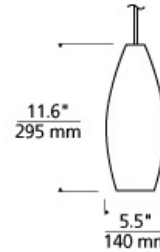

LINE - VOLTAGE PENDANTS

Soda Pendant

DESCRIPTION

Sleek glass shade infused with bubbles, suspended from a round canopy. Black, satin nickel, and white canopy options highlighted with clear cable; antique bronze highlighted with brown cable. Includes 120 volt, 75 watt or equivalent A19 medium base lamp or 32 watt GX24Q-3 base triple tube compact fluorescent lamp (electronic ballast included). Fixture is provided with six feet of field-cutttable cable. Incandescent version dimmable with standard incandescent dimmer.

INSTALLATION

This product can mount to either a 4" square electrical box with round plaster ring or an octagon electrical box.

ACCESSORIES & OPTICAL CONTROLS

Line-voltage Swag Hook

WEIGHT

2.9lb / 1.32kg ±

frost