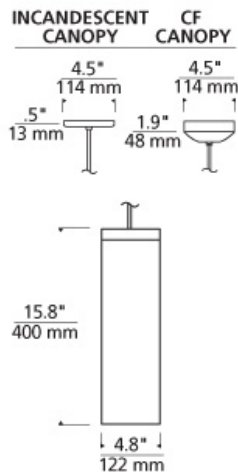

ORDERING INFORMATION

700 SYSTEM	HUDP	COLOR	FINISH	LAMP
TD	LINE-VOLTAGE PENDANTS	N BROWN L LATTE R RED W WHITE	Z ANTIQUE BRONZE B BLACK S SATIN NICKEL W WHITE	INCANDESCENT 120V -CF COMPACT FLUORESCENT 120V -CF277 COMPACT FLUORESCENT 277V

For use on Halo*, Juno* or Lightolier* 120 volt single-circuit track, order as follows:

Incandescent: Order pendant as **700TD** and order appropriate [120V Track Adapter](#)

Compact Fluorescent: Substitute 700TD with one of the following: **700TH** (fits Halo*), **700TJ** (fits Juno*) or **700TI** (fits Lightolier*) and by substituting the finish with one of the following: **BZ** (Black/Antique Bronze), **BS** (Black/Satin Nickel), **WZ** (White/Antique Bronze) or **WS** (White/Satin Nickel).

*Tech Lighting is not affiliated, nor is it endorsed by any of the companies listed nor does Tech Lighting distribute any of their products.

TECH LIGHTING®
7400 Linder Avenue T 847.410.4400
Skokie, Illinois 60077 F 847.410.4500
www.techlighting.com

700 ____ HUDP ____

FIXTURE TYPE: _____

JOB NAME: _____

NOTES: _____

_____

_____