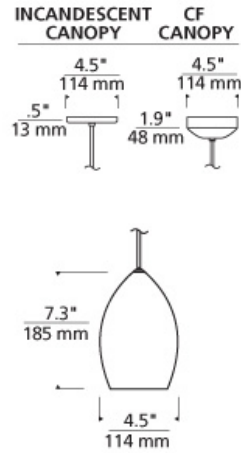

LINE - VOLTAGE PENDANTS

Fire Onyx Pendant

DESCRIPTION

Warm onyx in an elegant teardrop shape. Black, satin nickel, and white finish options highlighted with a satin nickel detail and clear cable; antique bronze finish includes antique bronze detail and brown cable. Includes 120 volt, 60 watt or equivalent BT15 medium base halogen lamp or GX24Q-1 base 13 watt triple tube compact fluorescent lamp (electronic ballast included). Fixture is provided with six feet of field-cuttable cable. Incandescent version dimmable with standard incandescent dimmer.

INSTALLATION

This product can mount to either a 4" square electrical box with round plaster ring or an octagon electrical box.

ACCESSORIES & OPTICAL CONTROLS

Line-voltage Swag Hook

WEIGHT

4.8lb / 2.18kg ±

ORDERING INFORMATION