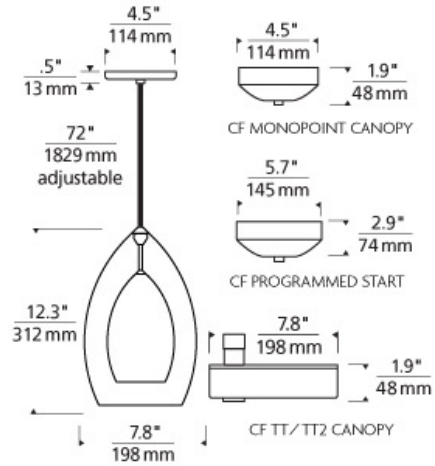

INSTALLATION

This product can mount to either a 4" square electrical box with round plaster ring or an octagon electrical box.

OTHER

TD includes 4.5" Round Canopy.
Antique Bronze and Black Finish Only Available on TD.