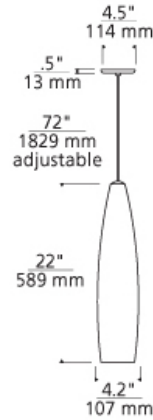

### DESCRIPTION

Slender case glass shade topped with metal detail. Black, satin nickel, and white finish options highlighted with a satin nickel detail and clear cable; antique bronze finish includes antique bronze detail and brown cable. Includes 120 volt, 75 watt or equivalent medium base A19 lamp or G24Q-3 base 26 watt quad tube compact fluorescent lamp (electronic ballast included). Fixture provided with six feet of field-cuttable cable. Incandescent version dimmable with standard incandescent dimmer.

### INSTALLATION

This product can mount to either a 4" square electrical box with round plaster ring or an octagon electrical box.

### WEIGHT

3.44lb / 1.56kg ±

brown