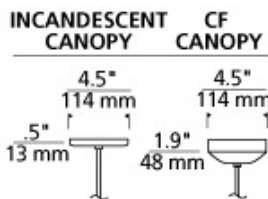

DESCRIPTION

Transparent cylinder shade over a white case glass cylinder. Black, satin nickel, and white finish options highlighted with three satin nickel cylinder details and clear cable; antique bronze finish highlighted with three antique bronze cylinder details and brown cable. Includes 120 volt, 75 watt medium base A19 lamp or 32 watt GX24Q-3 base triple tube compact fluorescent lamp (electronic ballast included). May also be lamped with GX24Q-3 base 26 watt triple tube compact fluorescent lamp (not included). Fixture is provided with six feet of field-cuttable cable. Incandescent version dimmable with standard incandescent dimmer.

DIMMING

Incandescent version dimmable with standard incandescent dimmer.

WEIGHT

4.5lb / 2.04kg

ORDERING INFORMATION

700	SYSTEM	ECGP	COLOR	FINISH	LAMP
TD	LINE-VOLTAGE PENDANTS	A	AMBER	Z ANTIQUE BRONZE	INCANDESCENT 120V
		Q	AQUAMARINE	B BLACK	-CF COMPACT FLUORESCENT 120V
		C	CLEAR	S SATIN NICKEL	-CF277 COMPACT FLUORESCENT 277V
		B	HAVANA BROWN	W WHITE	
		K	SMOKE		
		U	STEEL BLUE		