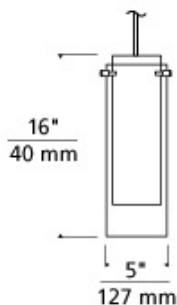

DESCRIPTION

Transparent cylinder shade over a white case glass cylinder. Black, satin nickel, and white finish options highlighted with three satin nickel cylinder details and clear cable; antique bronze finish highlighted with three antique bronze cylinder details and brown cable. Includes 120 volt, 75 watt medium base A19 lamp or 32 watt GX24Q-3 base triple tube compact fluorescent lamp (electronic ballast included). May also be lamped with GX24Q-3 base 26 watt triple tube compact fluorescent lamp (not included). Fixture is provided with six feet of field-cuttable cable. Incandescent version dimmable with standard incandescent dimmer.