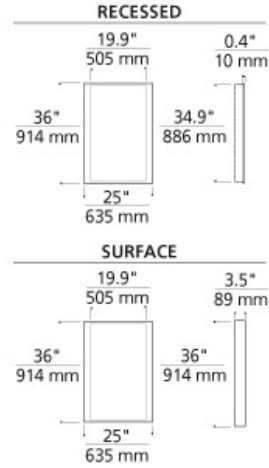

BATH COLLECTION

Siber Mirror

DESCRIPTION

Rectangular mirror surrounded by a cove of diffused white light. Available in two styles: recessed and surface. Provides shadow-free task and ambient light. Halogen includes eight 120 volt, 40 watt G9 base halogen lamps; compact fluorescent includes two 39 watt T5 high output linear fluorescent lamps and electronic ballast. Halogen version dimmable with a standard incandescent dimmer. Recessed version requires modifications to existing wall construction. ADA compliant.

INSTALLATION

Recessed version requires modifications to existing wall construction. For wall mount use only, may be mounted vertically only.

WEIGHT

50.00lb / 22.68kg ±

ORDERING INFORMATION

700BCSIB	SHAPE OR SIZE	FINISH	LAMP
R	RECESSED	C CHROME	INCANDESCENT 120V
S	SURFACE	S SATIN NICKEL	-CF FLUORESCENT 120V
			-CF277 FLUORESCENT 277V